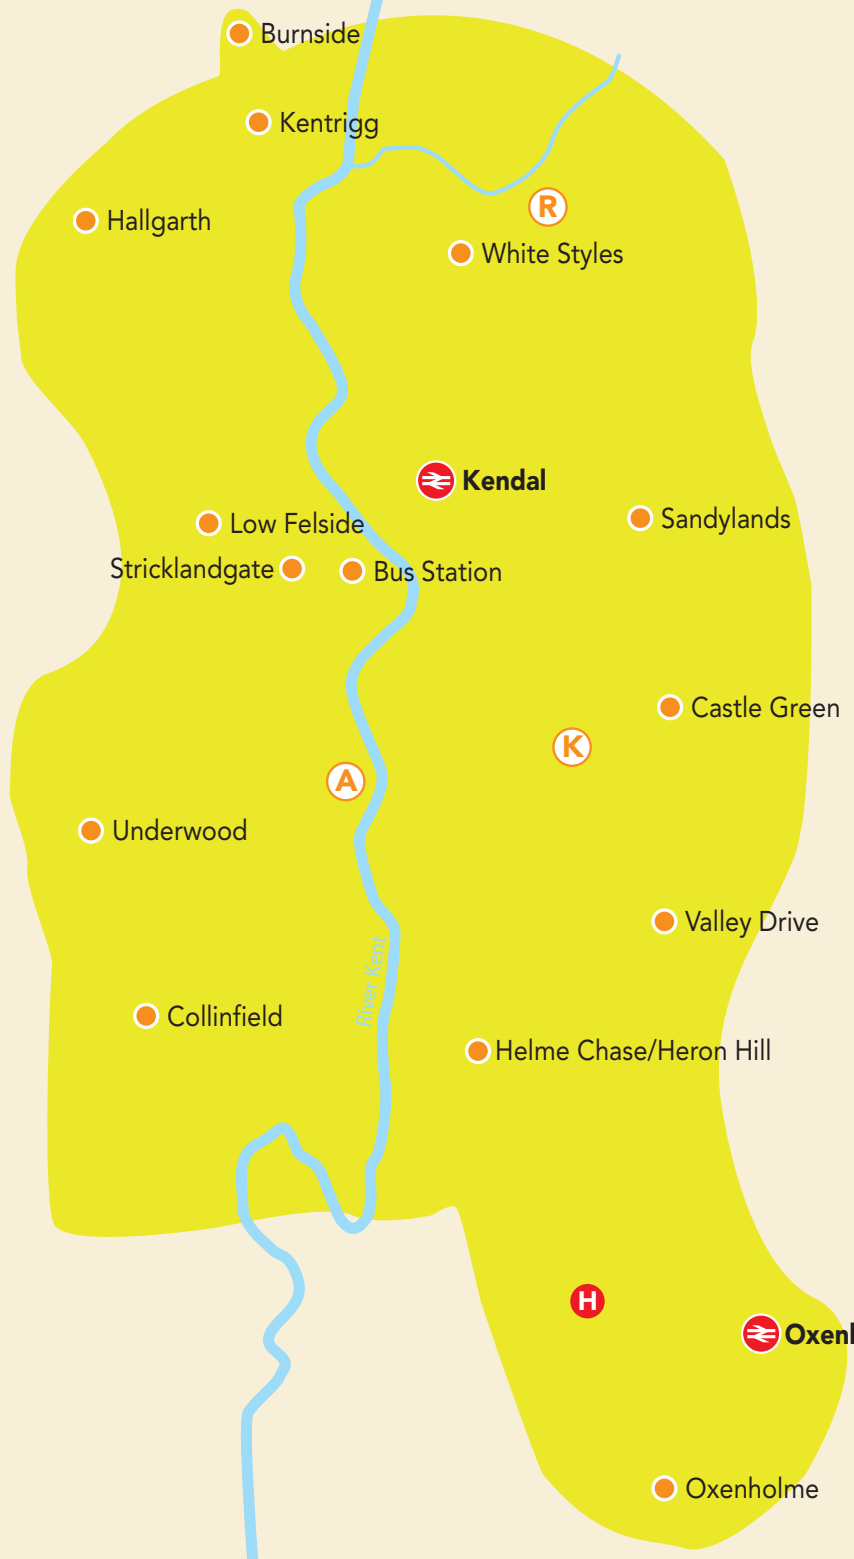

LAKE DISTRICT NATIONAL PARK

- Westmorland General Hospital
- Abbot Hall, Kendal Parish, Church & Museum of Lakeland Life
- Kendal Castle
- Retail Park

Lake District