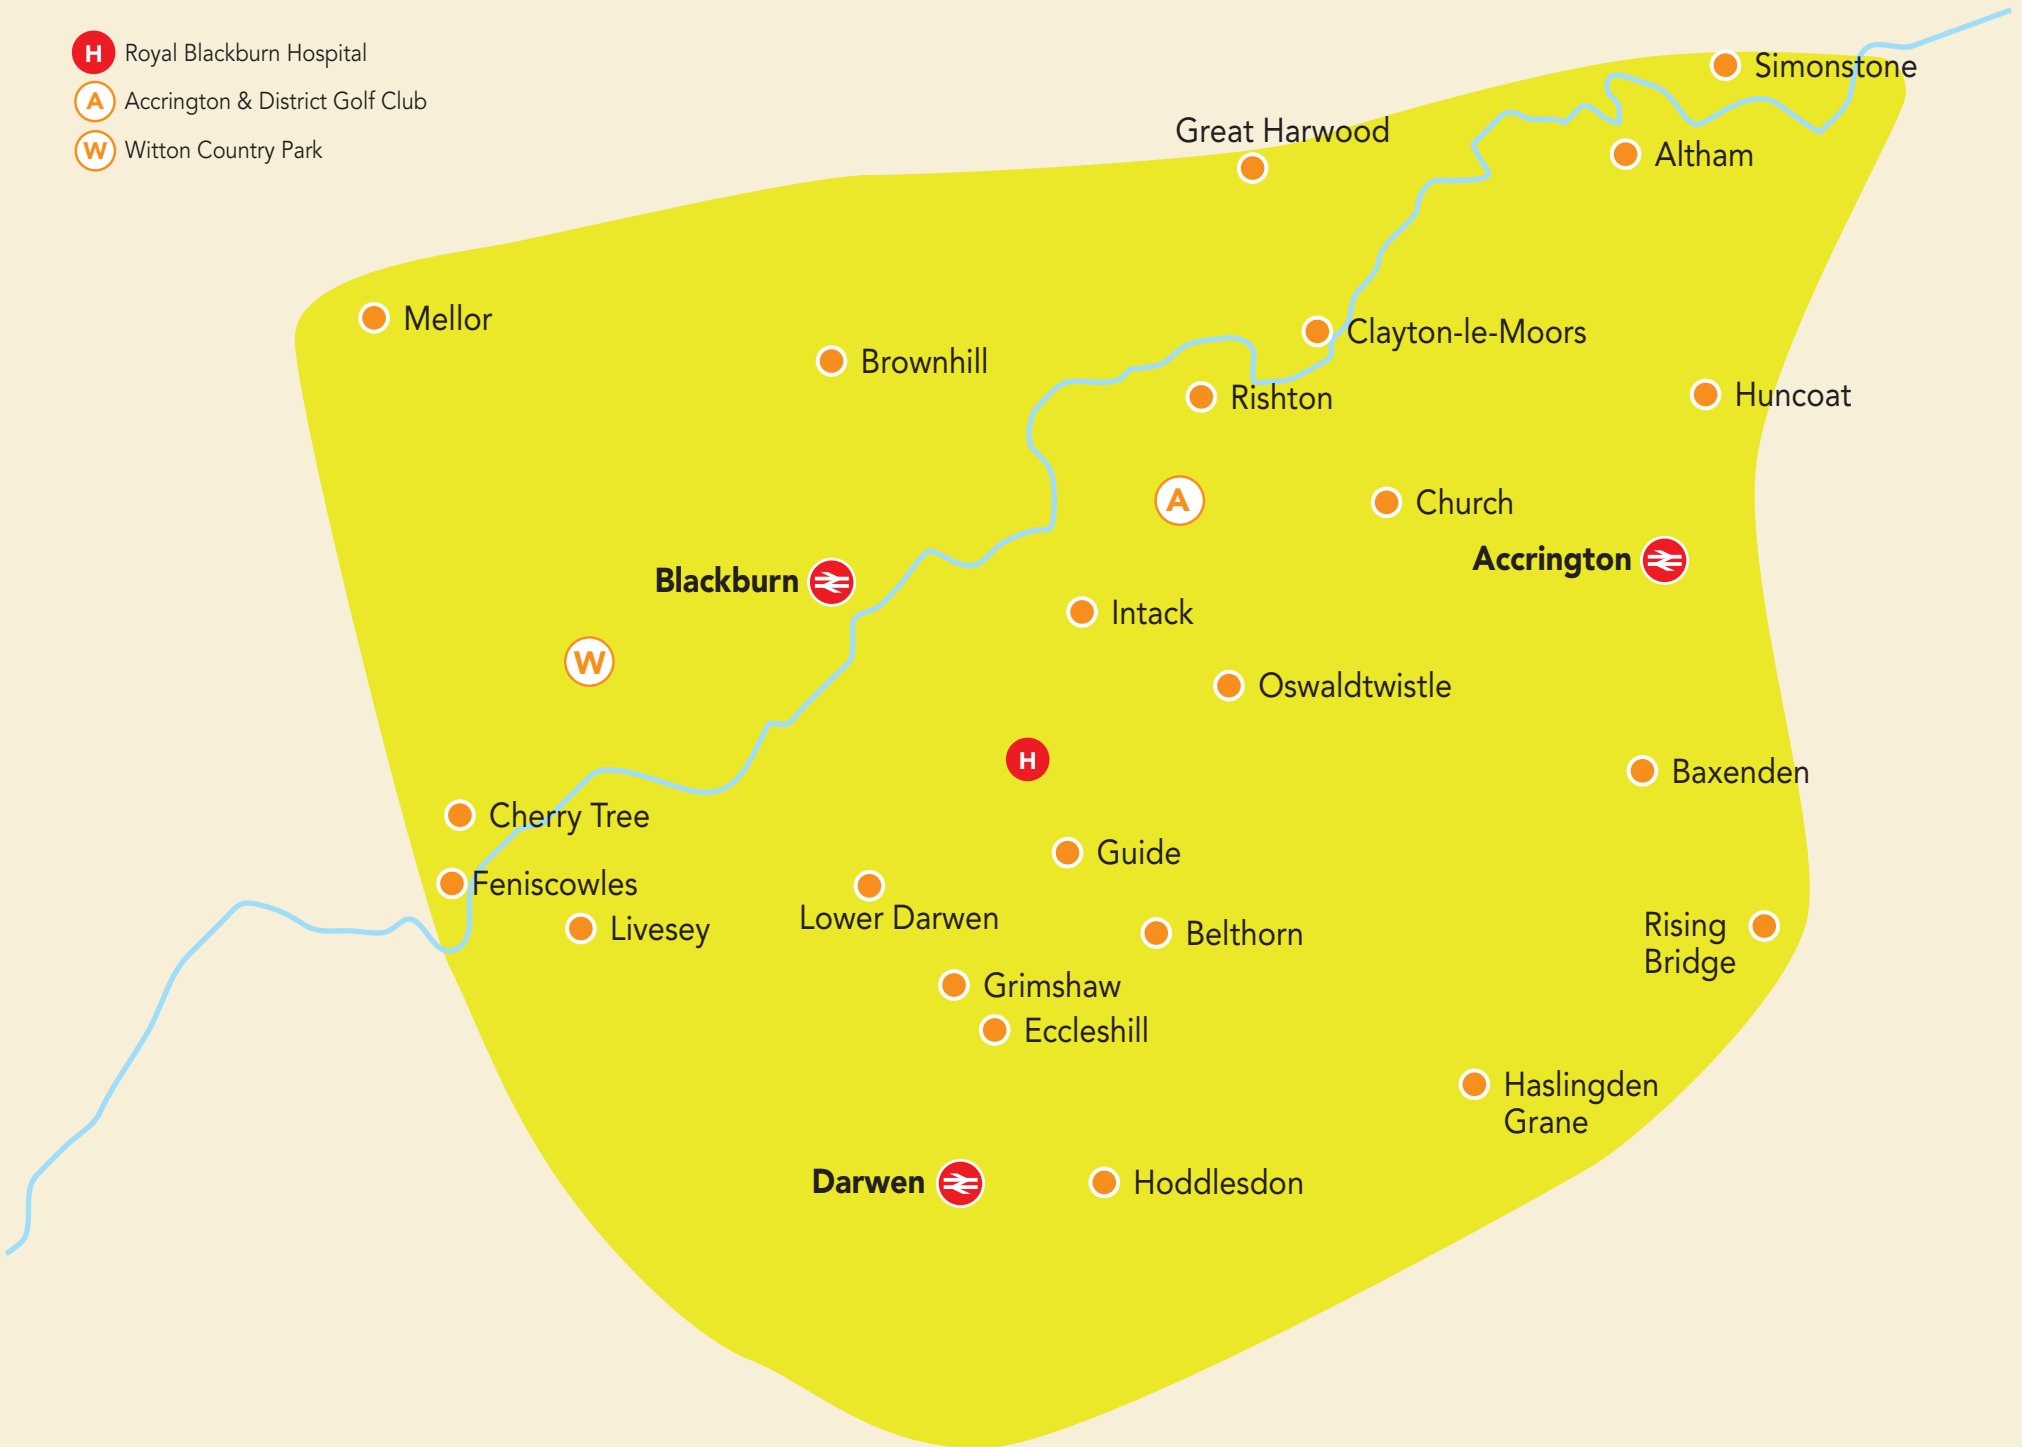

- H** Royal Blackburn Hospital
- A** Accrington & District Golf Club
- W** Witton Country Park

Mellor

Brownhill

Great Harwood

Altham

Simonstone

Clayton-le-Moors

Huncoat

Rishton

Church

Blackburn

Accrington

Intack

Oswaldtwistle

Baxenden

Cherry Tree

Feniscowles

Livesey

Lower Darwen

Guide

Belthorn

Rising Bridge

Grimshaw

Eccleshill

Haslingden Grane

Darwen

Huddlesdon