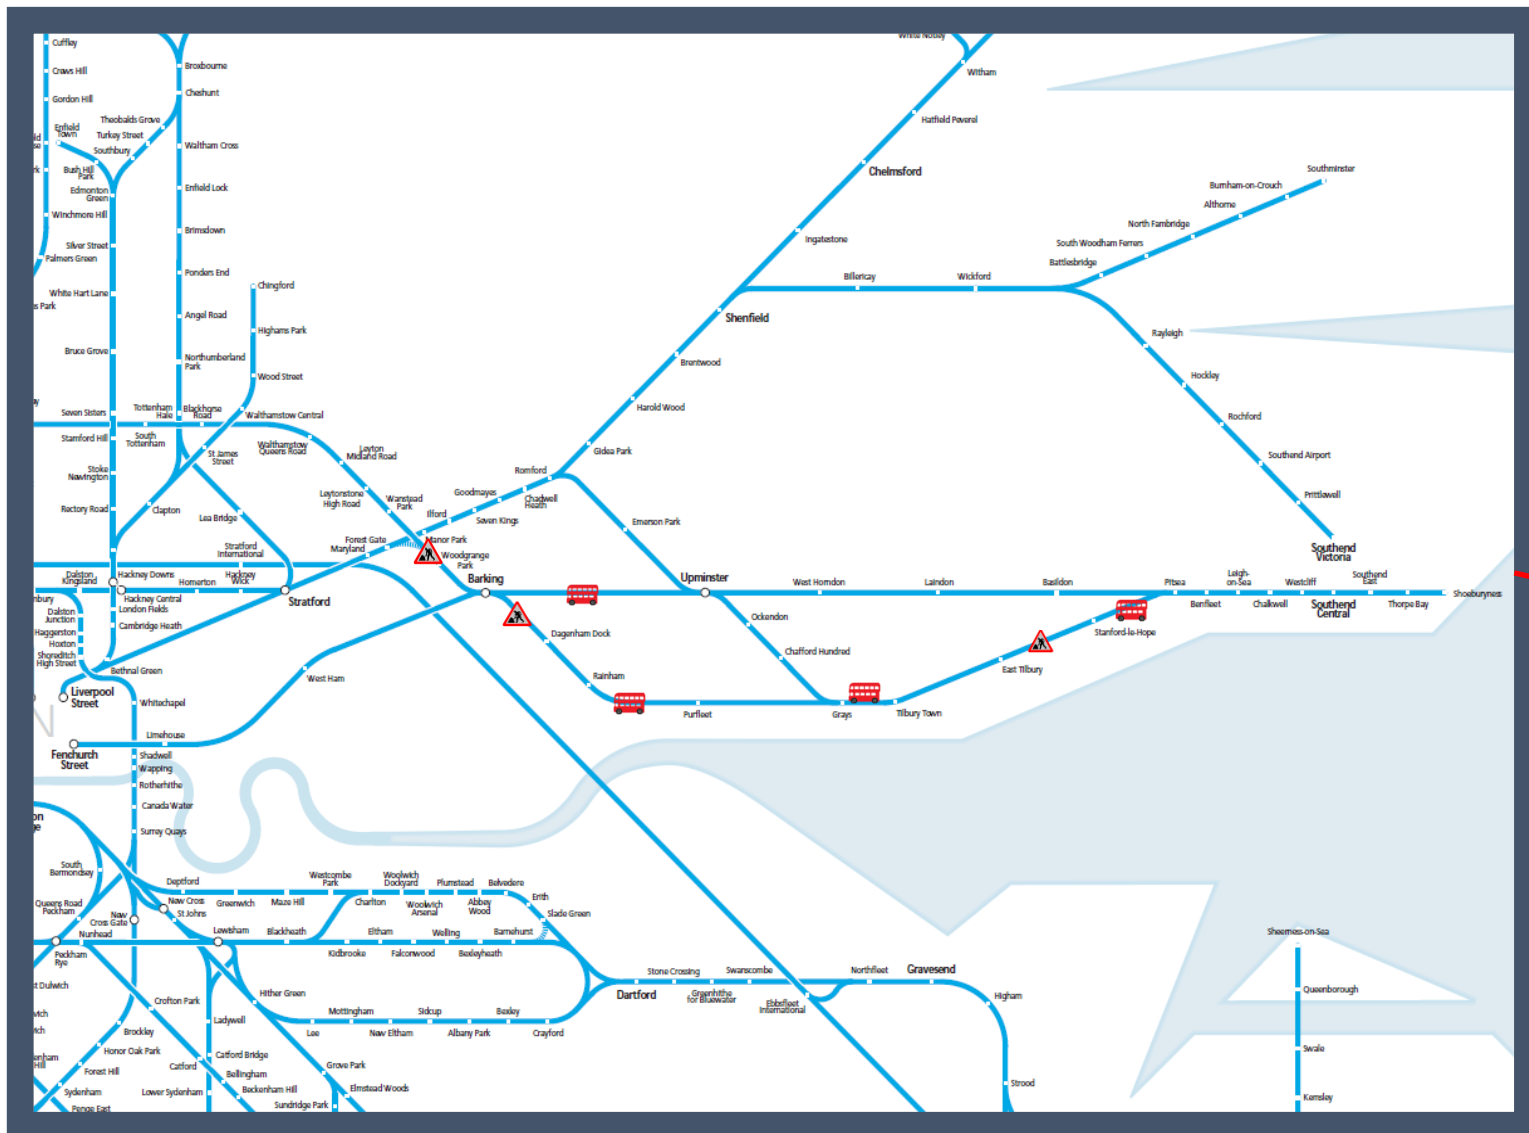

Amended c2c service

TOC affected: c2c

Key:

-  Engineering Works
-  Bus Replacement Services