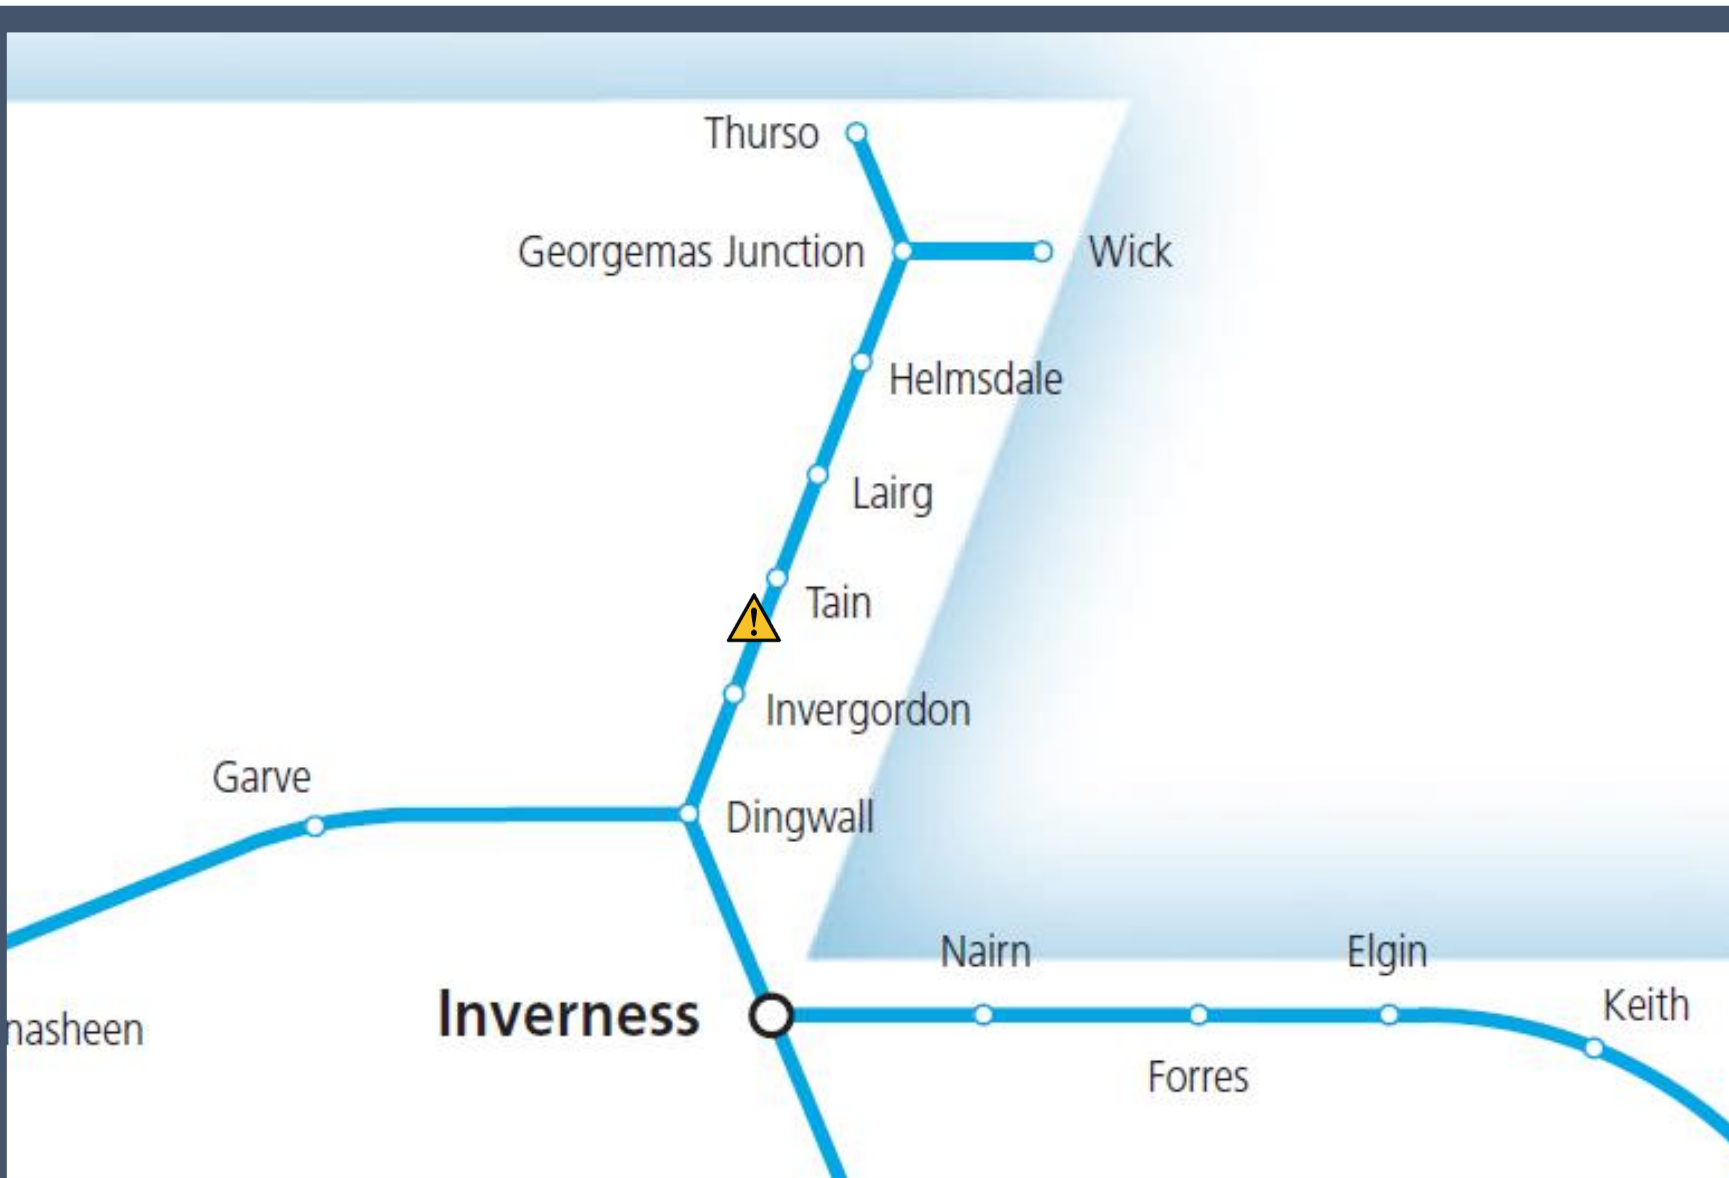

# A fault with the signalling system between Inverness and Wick

TOC affected: ScotRail

Key:

Disruption