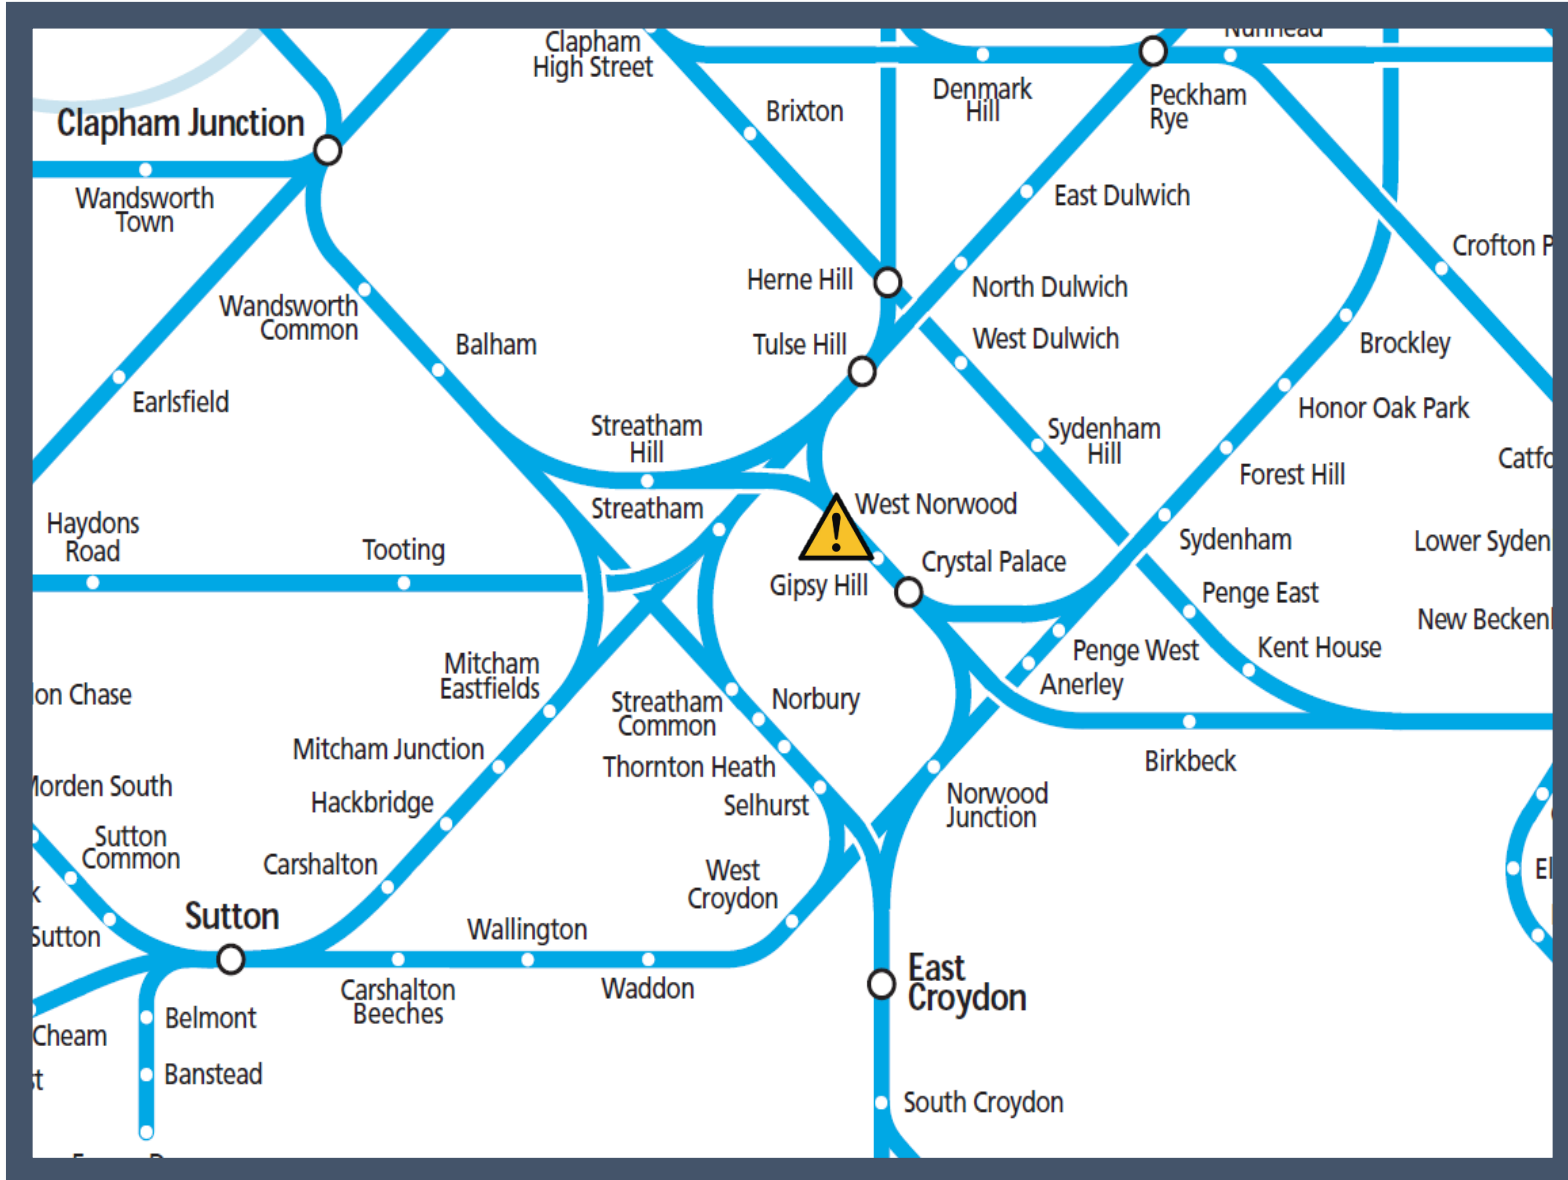

A points failure at West Norwood
TOC affected: Southern

Key:

Disruption