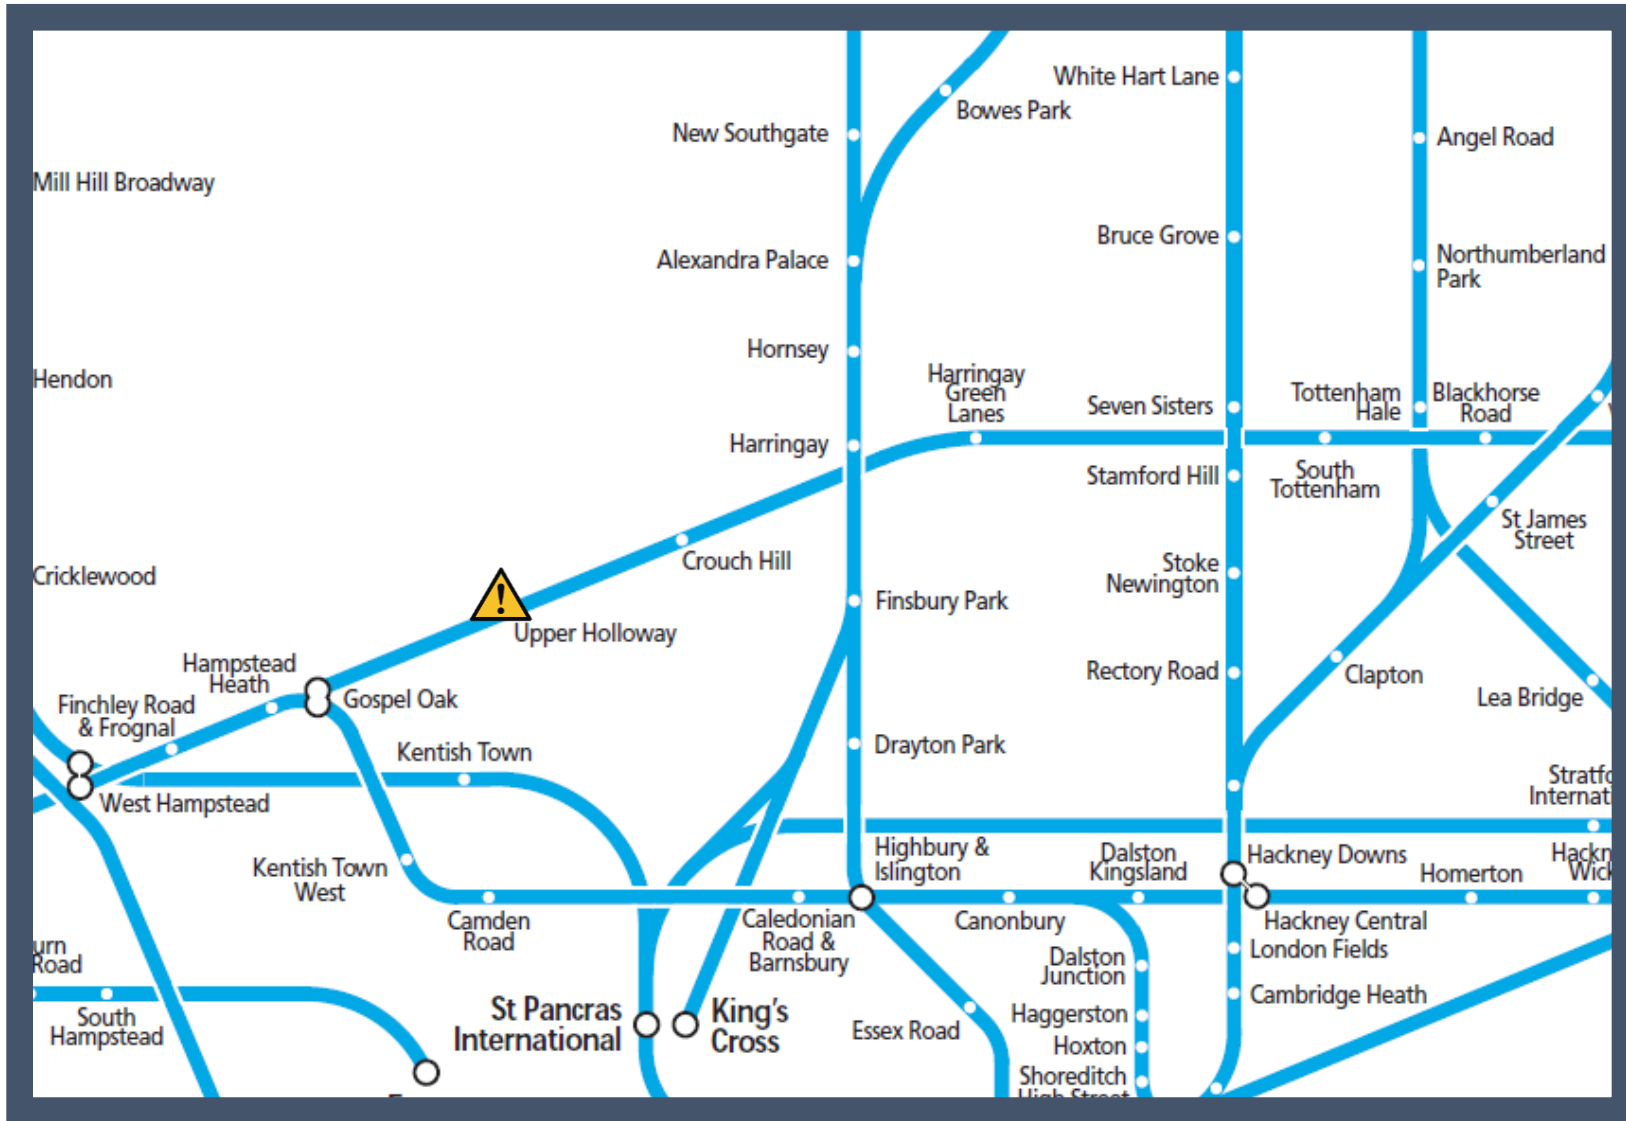

No trains between Gospel Oak and South Tottenham

TOC affected: London Overground

Key:

Disruption