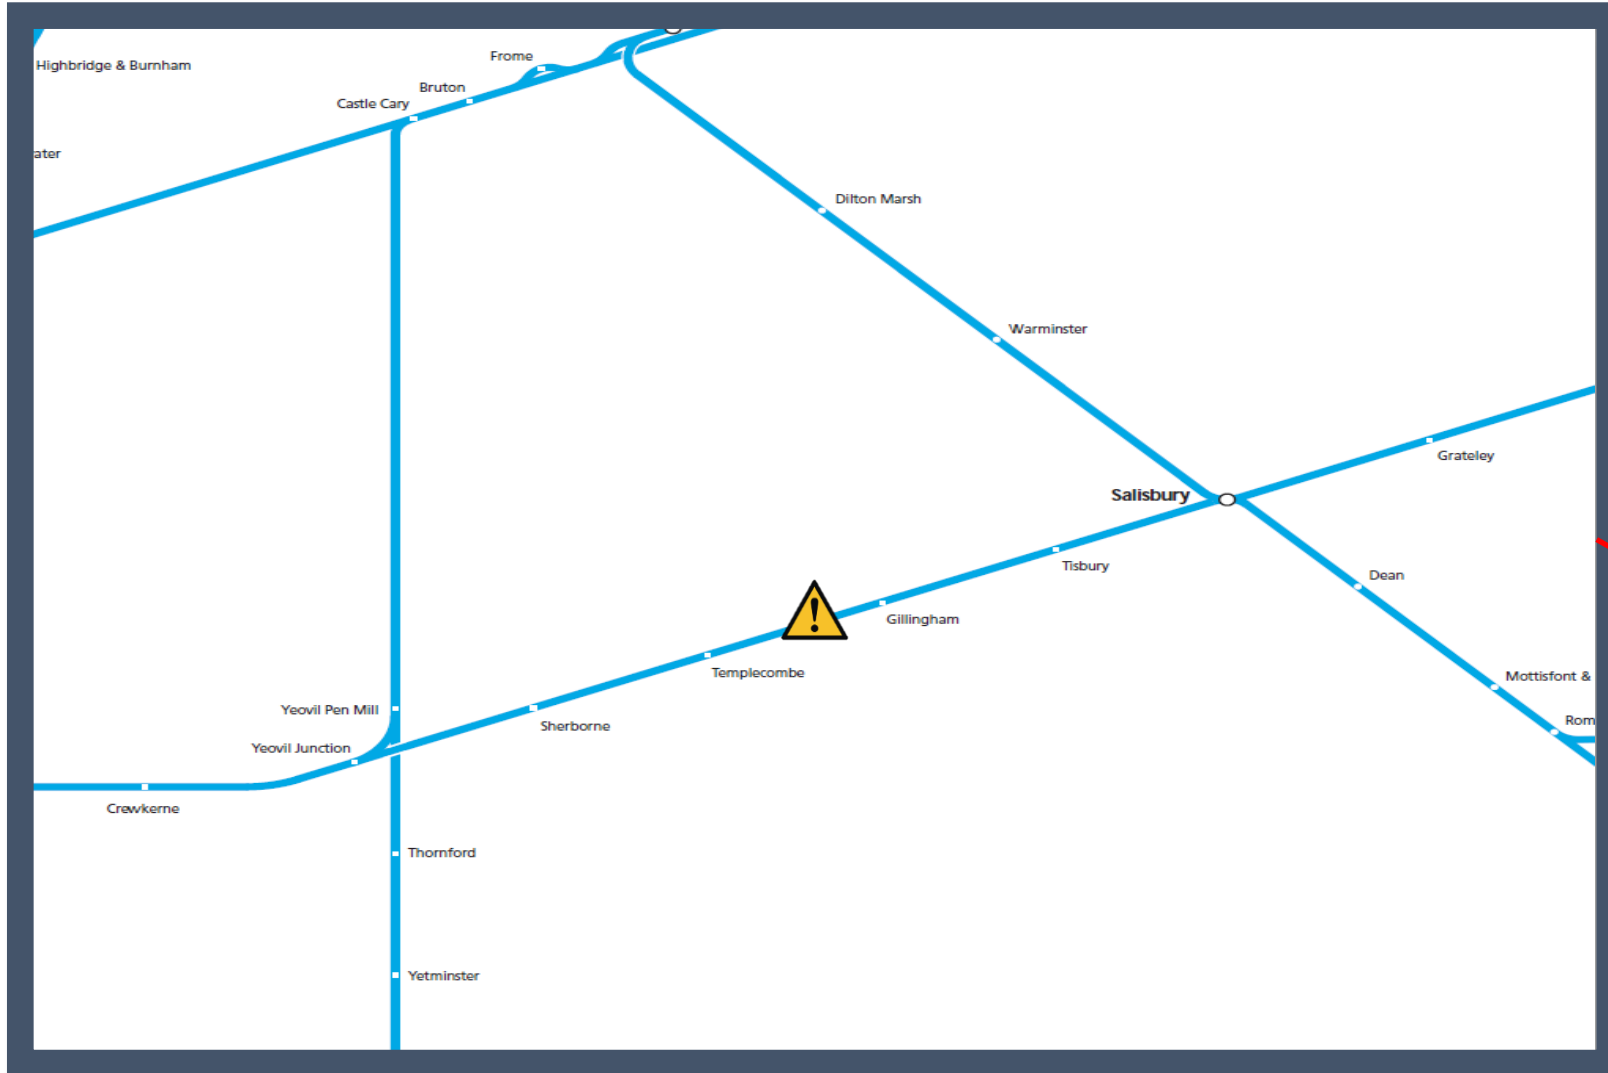

A road vehicle has collided with a bridge between Gillingham (Dorset) and Templecombe

TOC affected: South Western Railway

Key:

Disruption