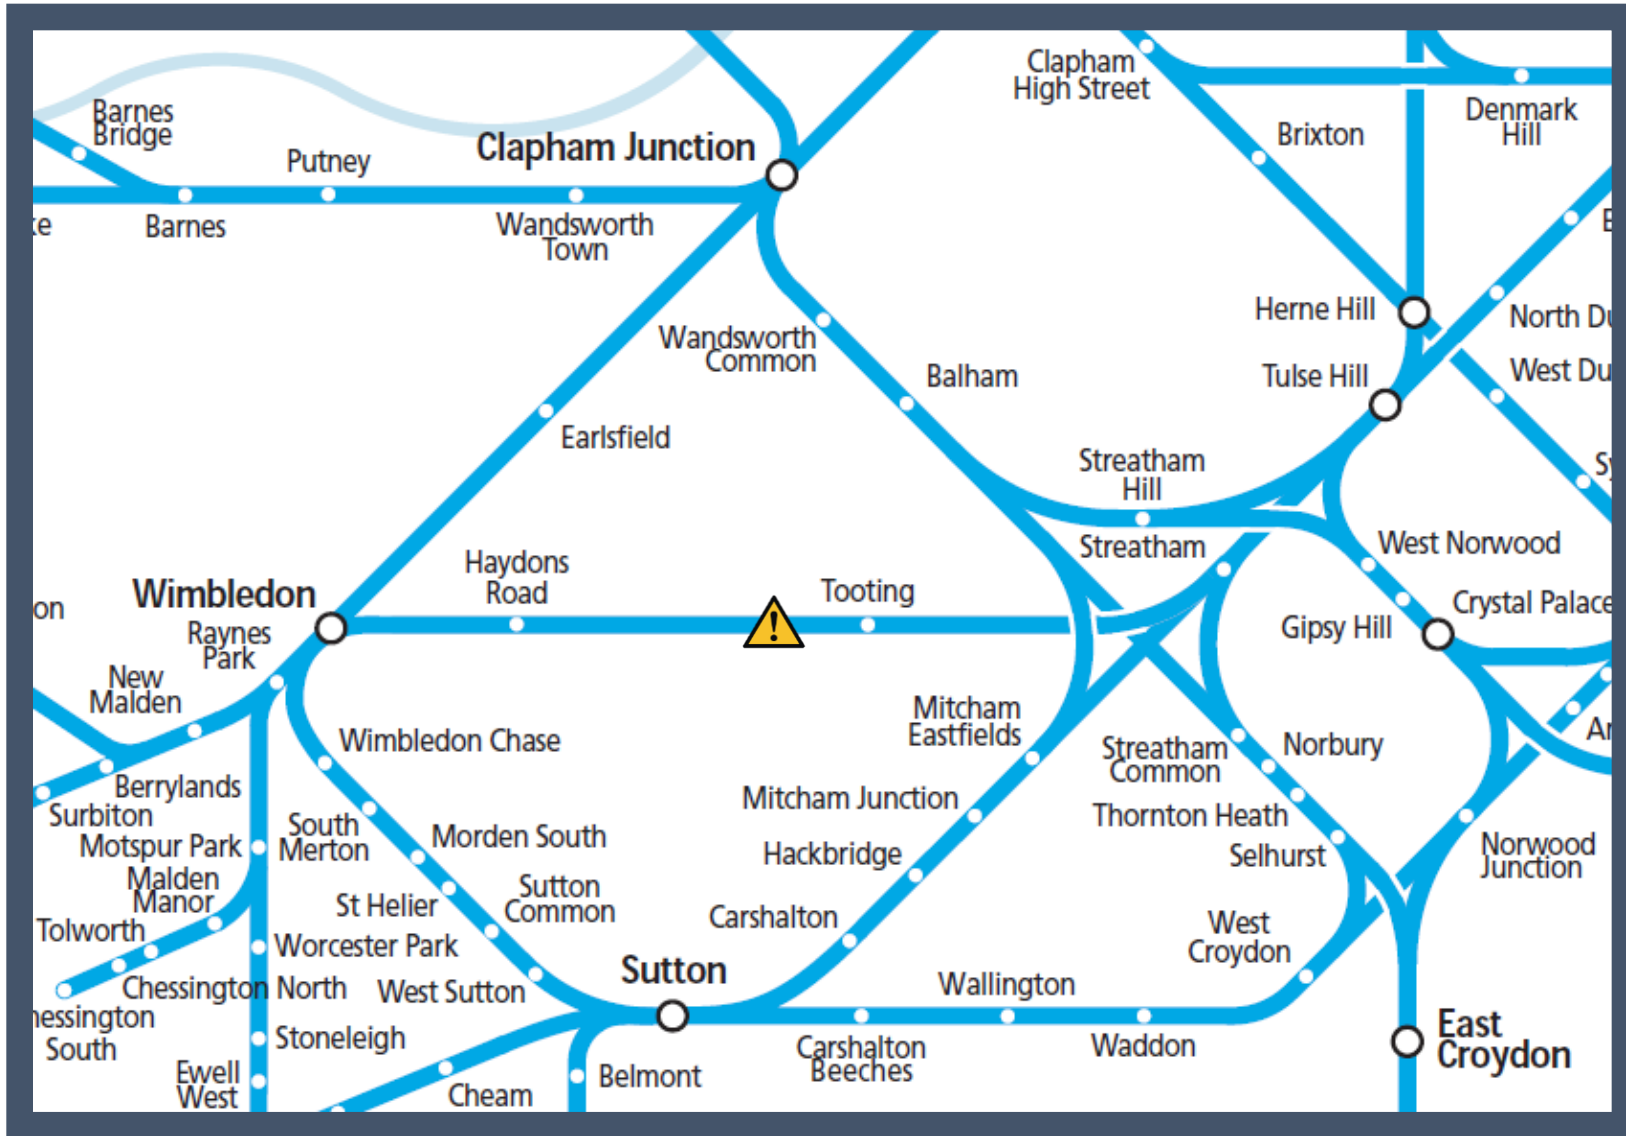

# Tree blocking the railway between Wimbledon and Streatham

TOCs affected: Southern, Thameslink

Key:

	Disruption
---	------------