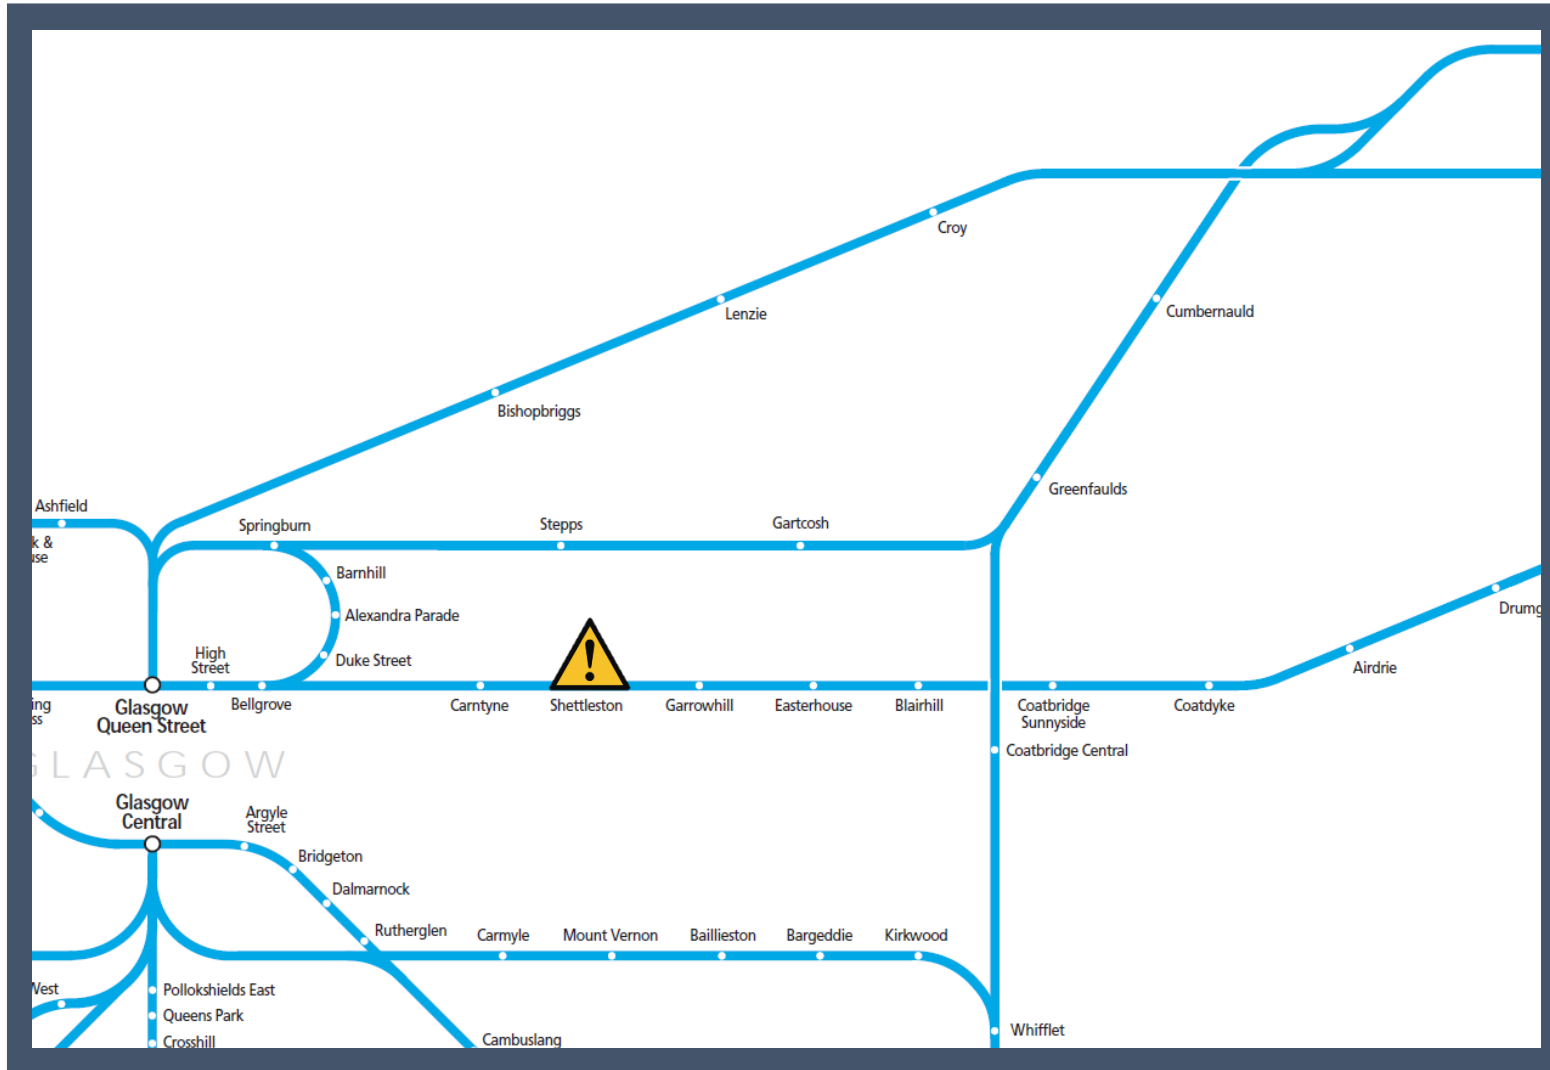

A fault with the signalling system between Glasgow Queen Street and Airdrie

TOC affected: ScotRail

Key:

Disruption