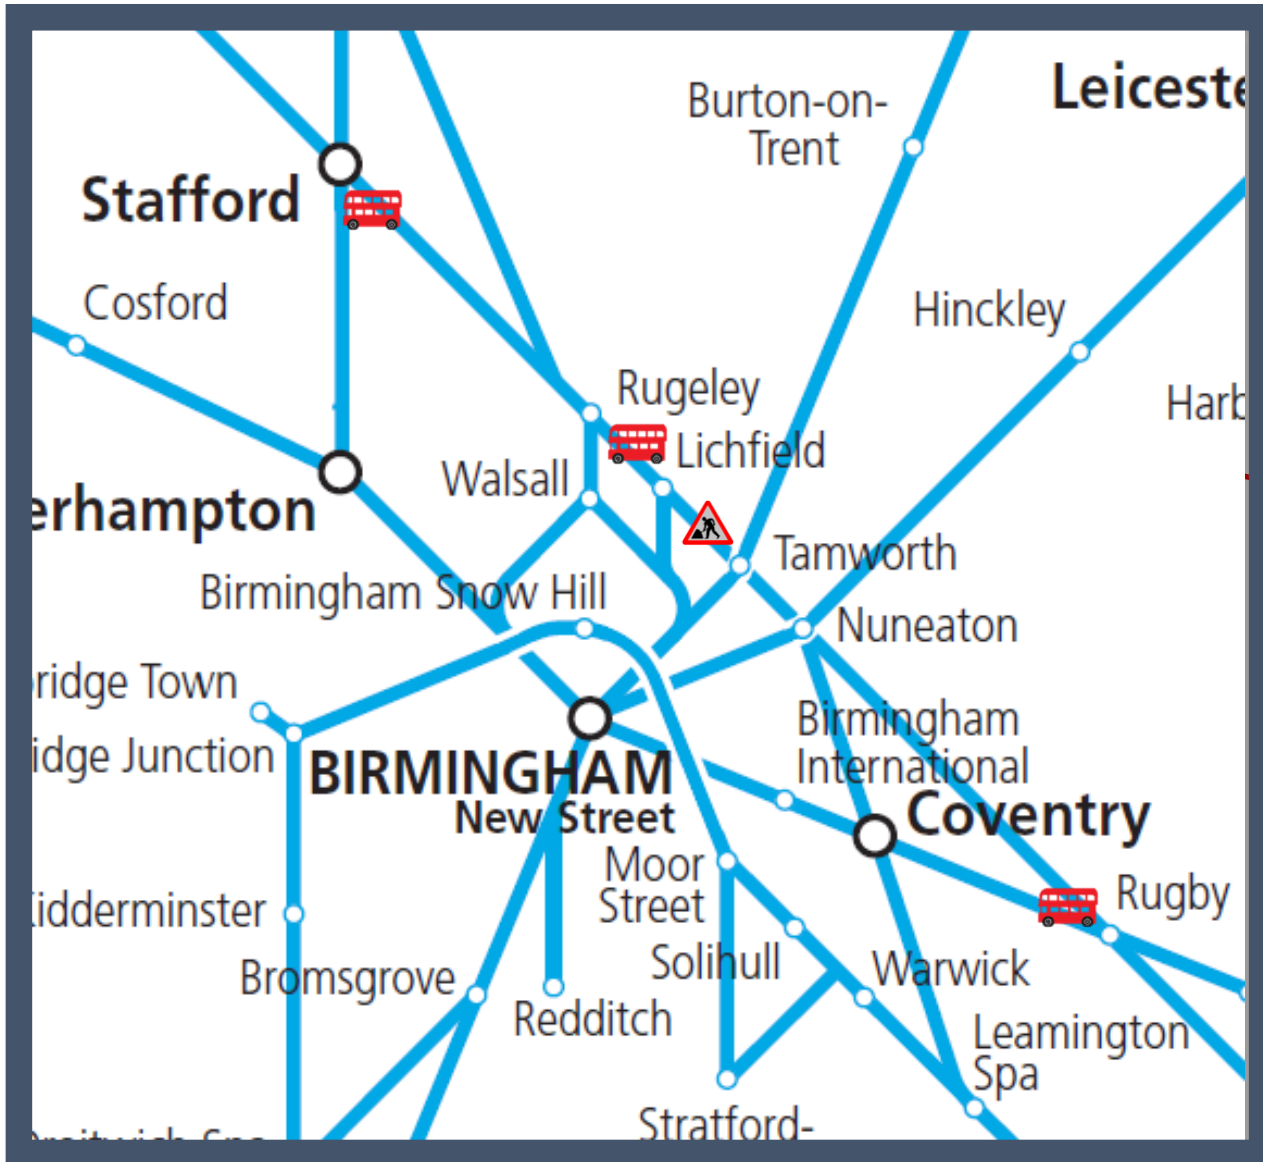

Buses replace trains between Rugby and Stafford via Nuneaton
 TOCs affected: Avanti West Coast, London Northwestern Railways

Key:

Engineering Works

Bus Replacement Services