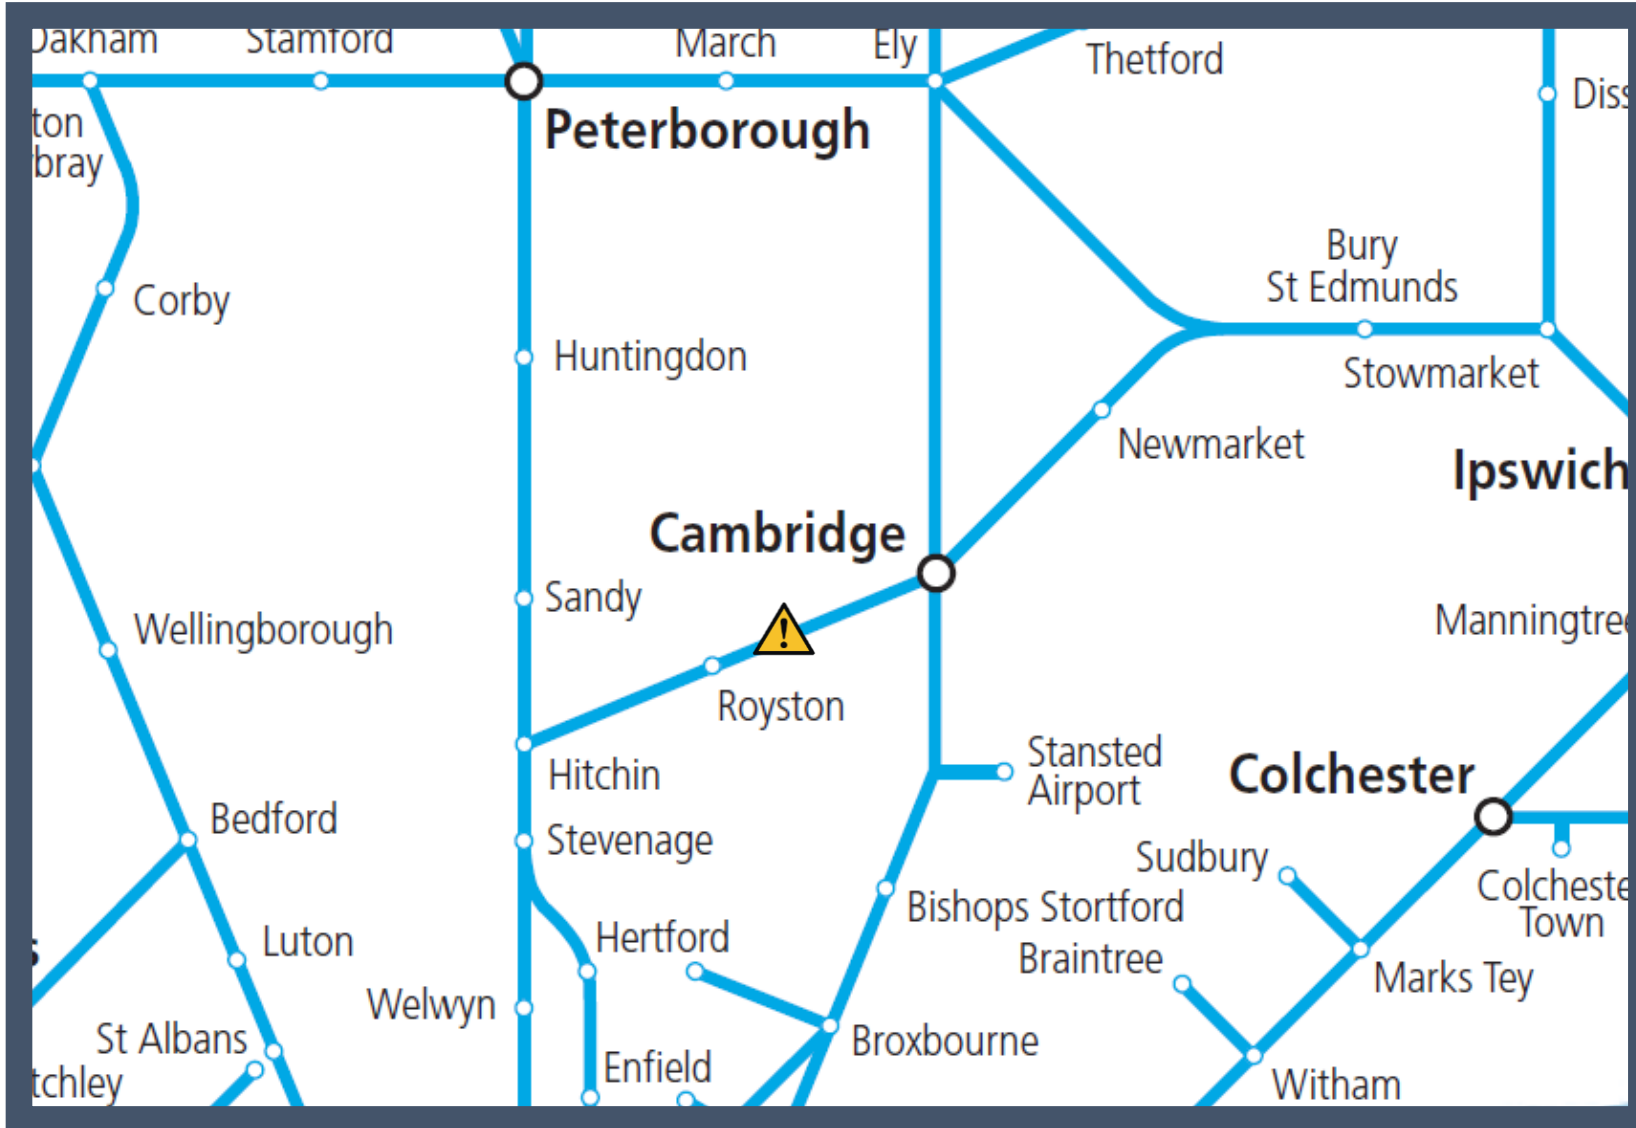

**A fault with the signalling system between Cambridge and Royston**  
TOCs affected: Great Northern, Thameslink

Key:

|  |            |
|--|------------|
|  | Disruption |
|--|------------|