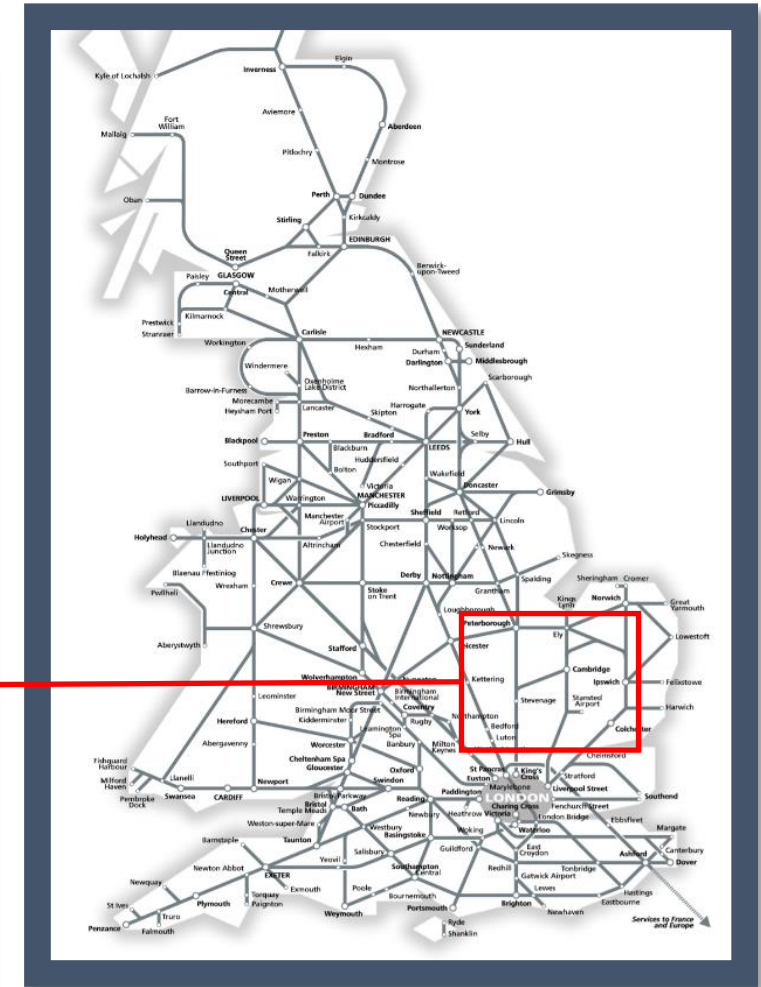

**A fault with the signalling system between Cambridge and Royston**  
TOCs affected: Great Northern, Thameslink

Key:

|  |            |
|--|------------|
|  | Disruption |
|--|------------|