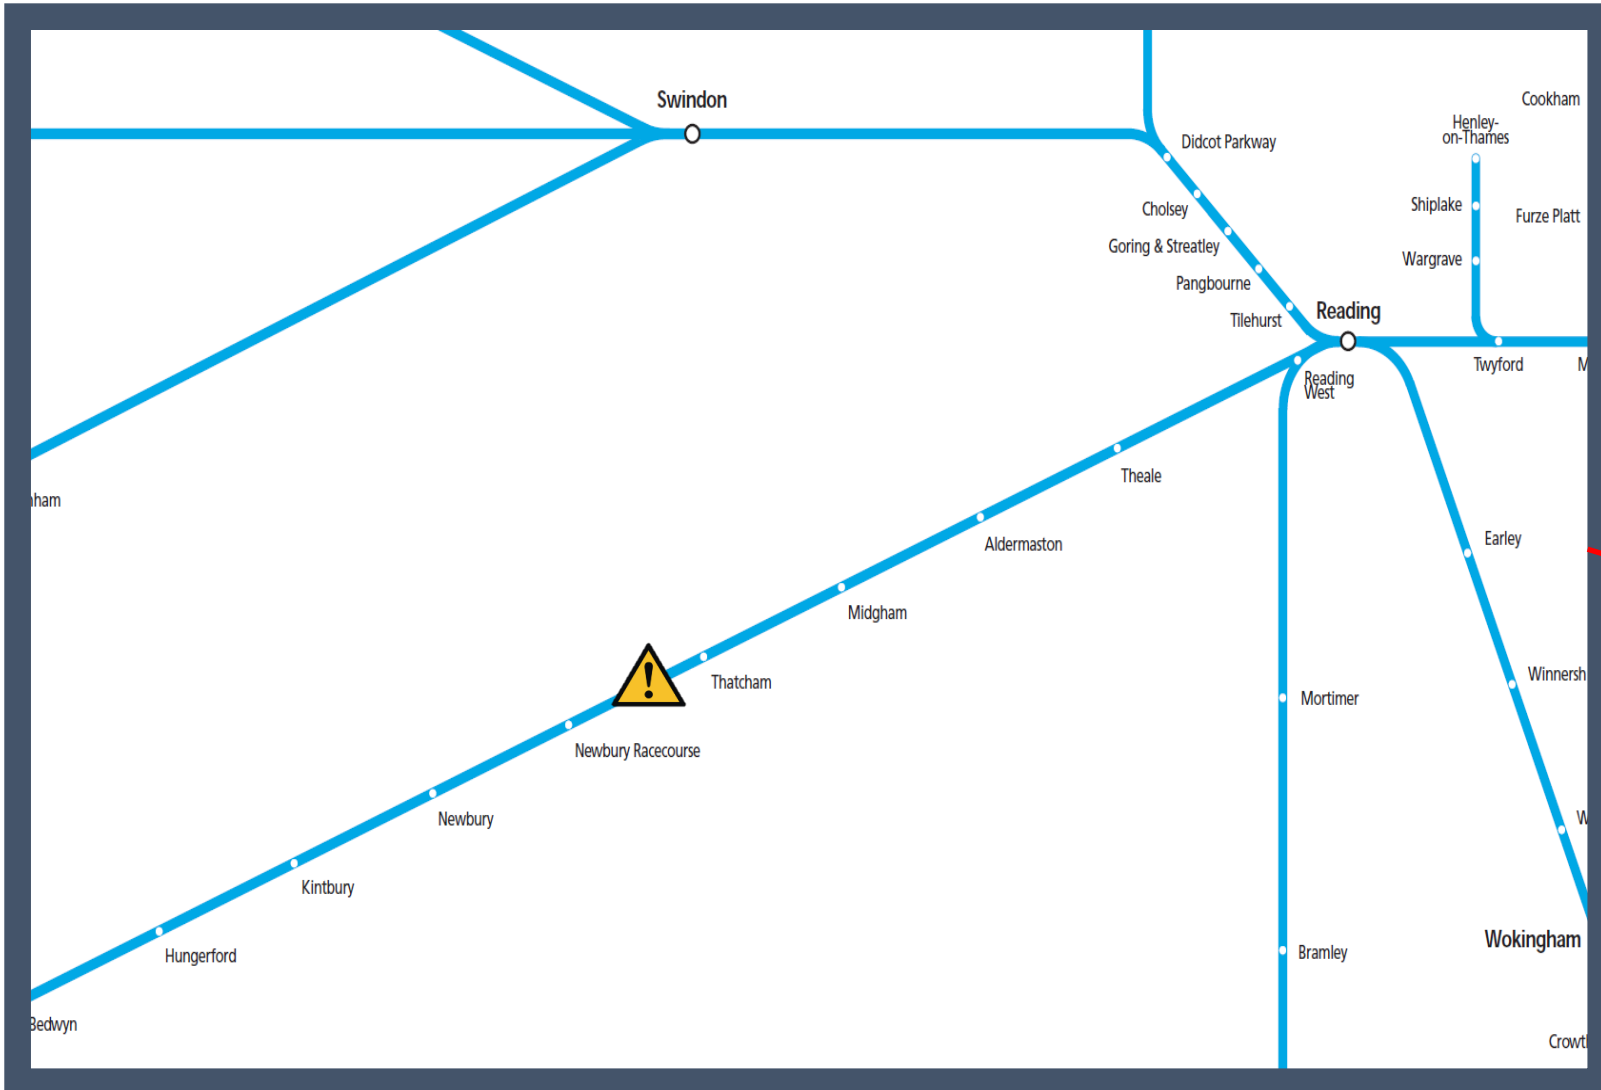

An object caught in the overhead electric wires between Reading and Newbury

TOC affected: Great Western Railway

Key:

Disruption