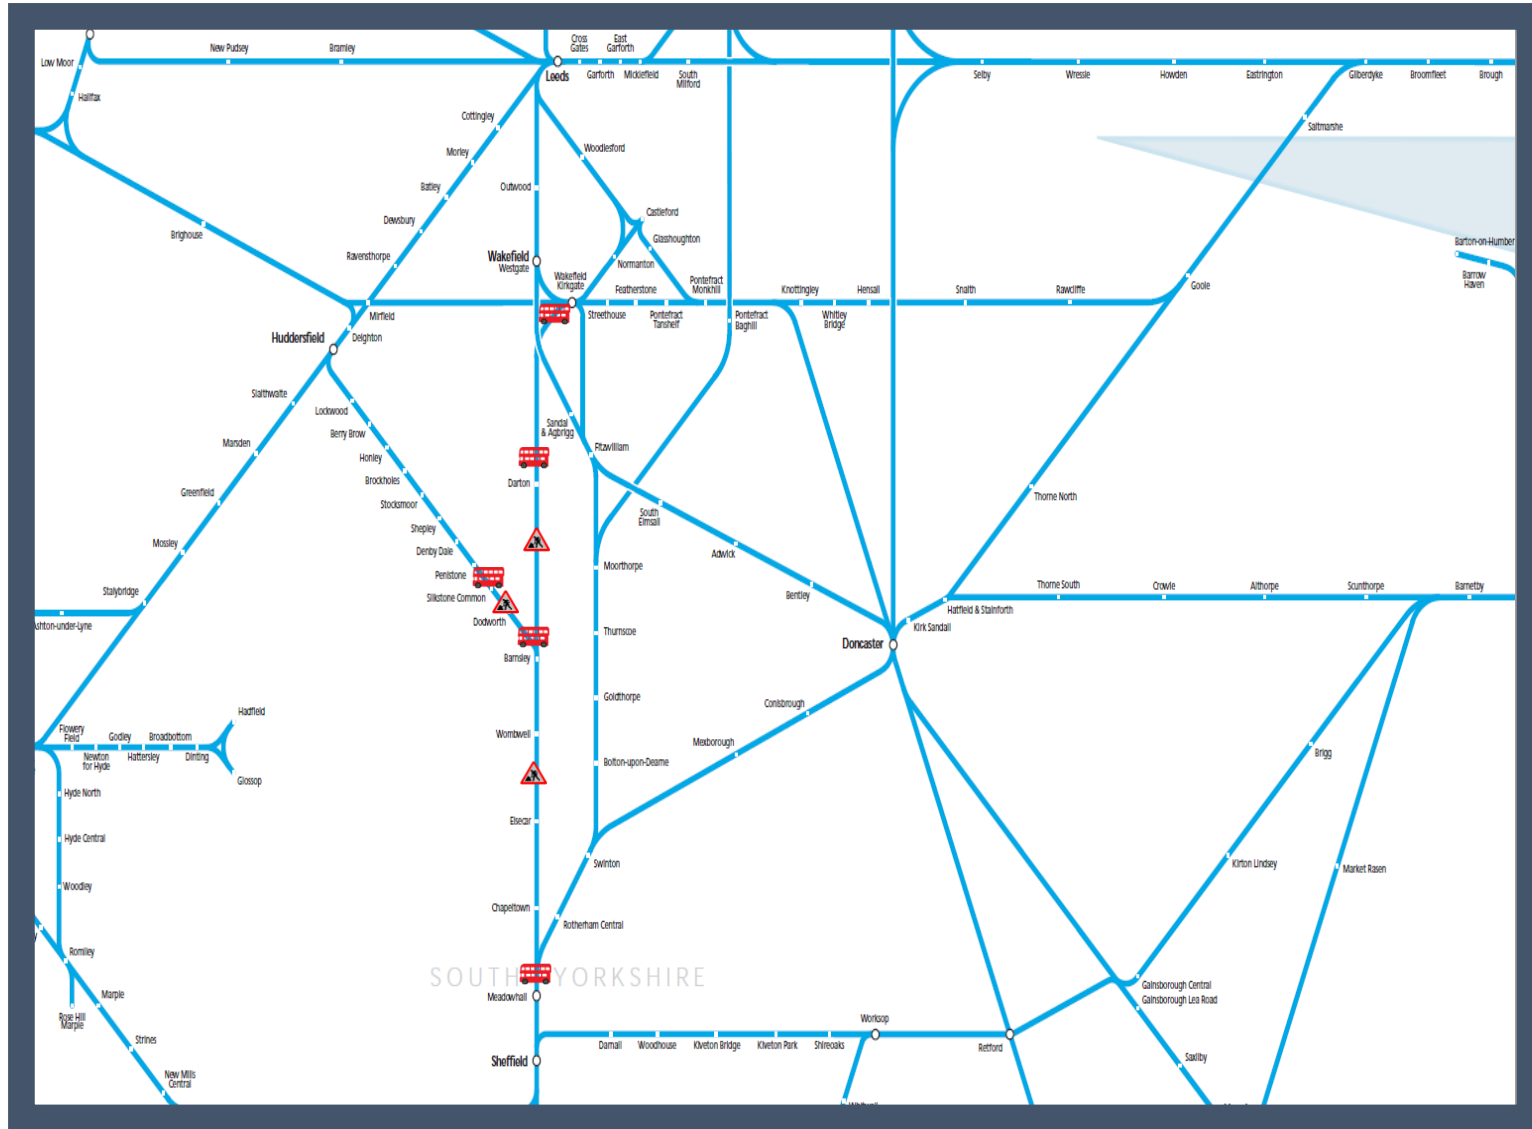

Buses replace trains between Meadowhall and Penistone / Wakefield Kirkgate

TOC affected Northern

Key:

- Engineering Works
- Bus Replacement Services