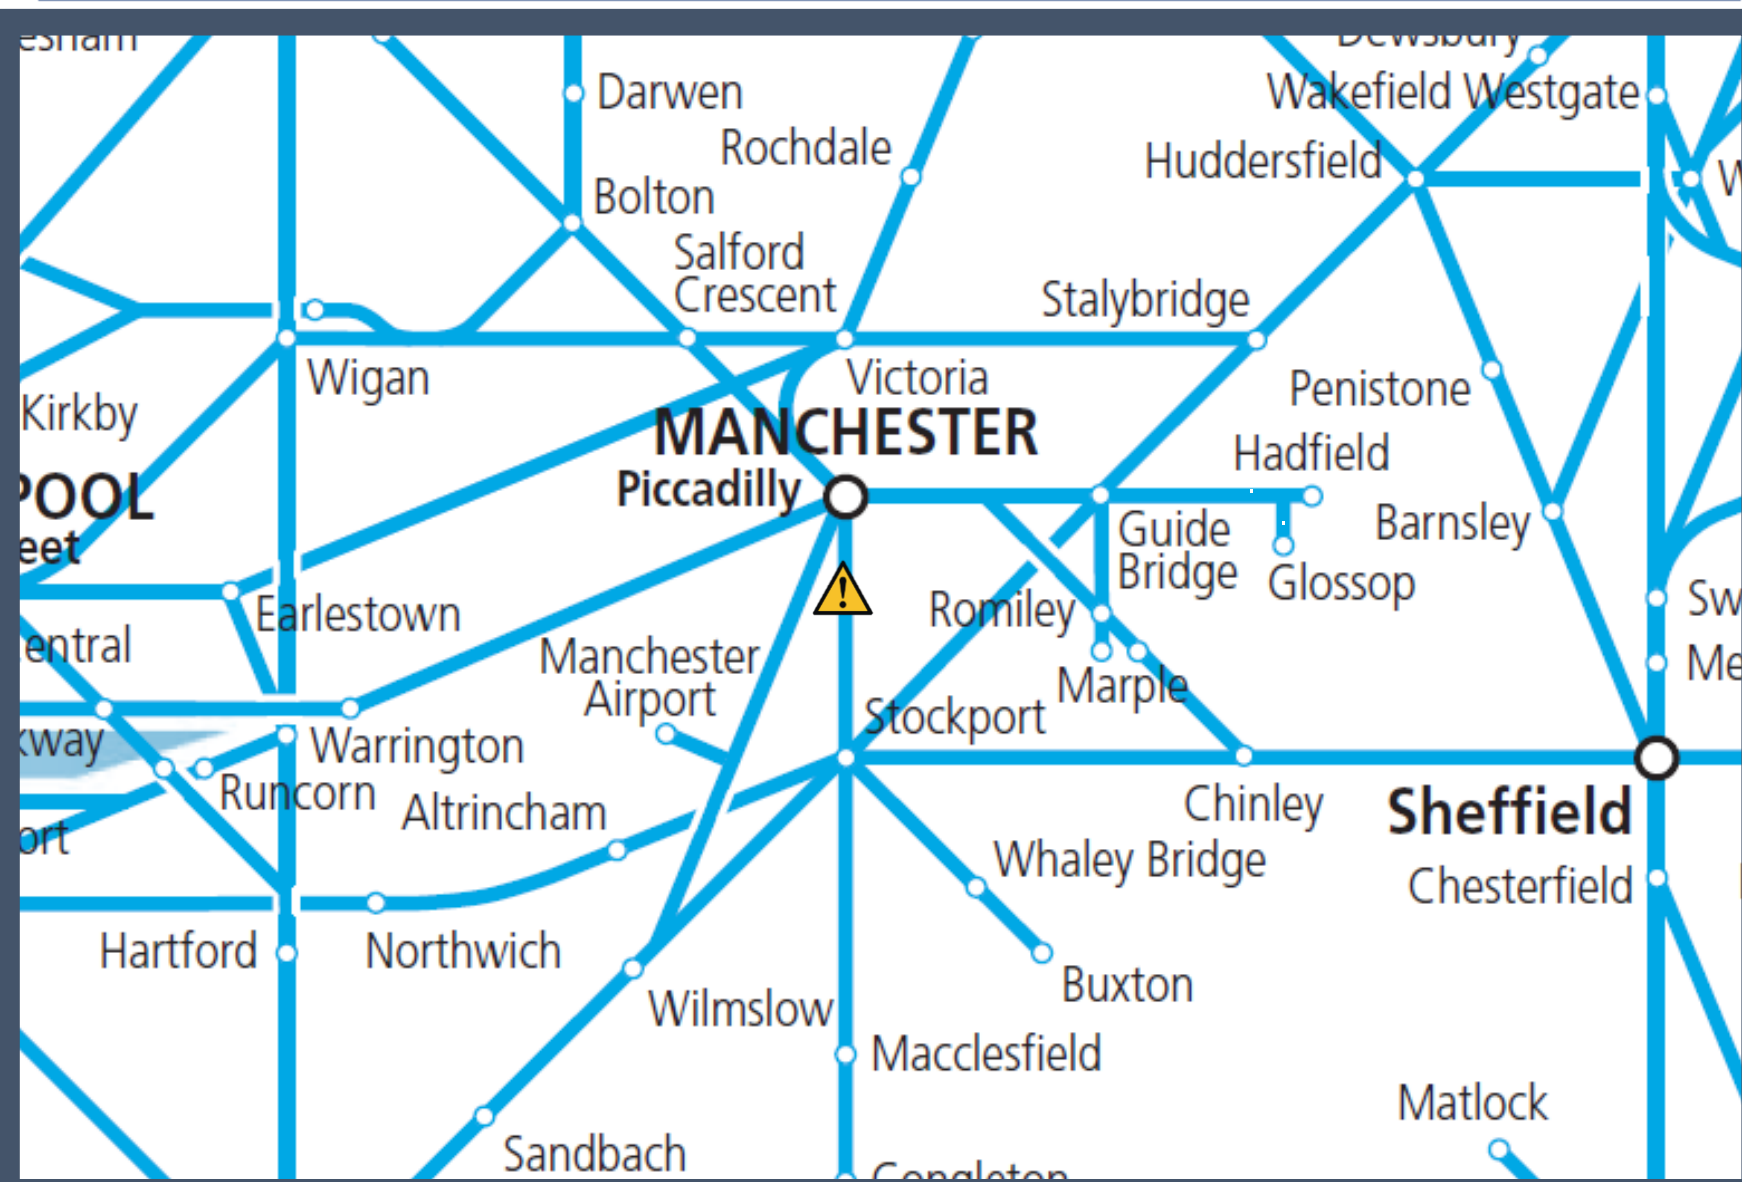

A trespass incident near Manchester Piccadilly

TOCs affected: Avanti West Coast, CrossCountry, East Midlands Railway, Northern, TransPennine Express, Transport for Wales

Key:

	Disruption
---	------------