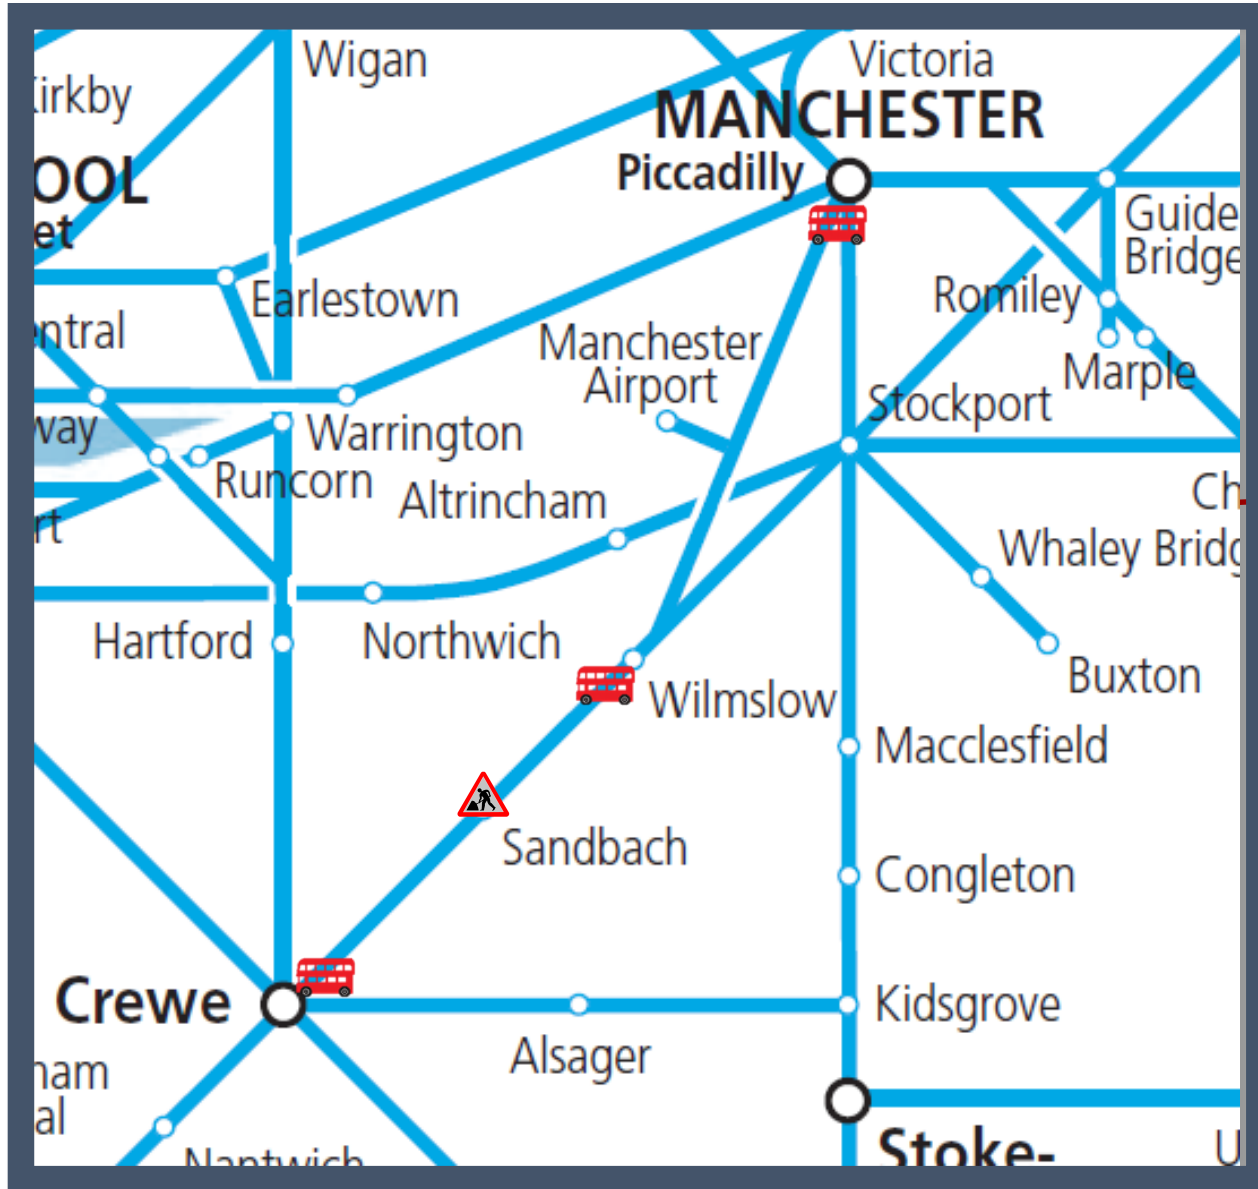

Buses replace trains between Manchester Piccadilly / Wilmslow and Crewe

TOCs affected: Northern, Transport for Wales

Key:

Engineering Works

Bus Replacement Services