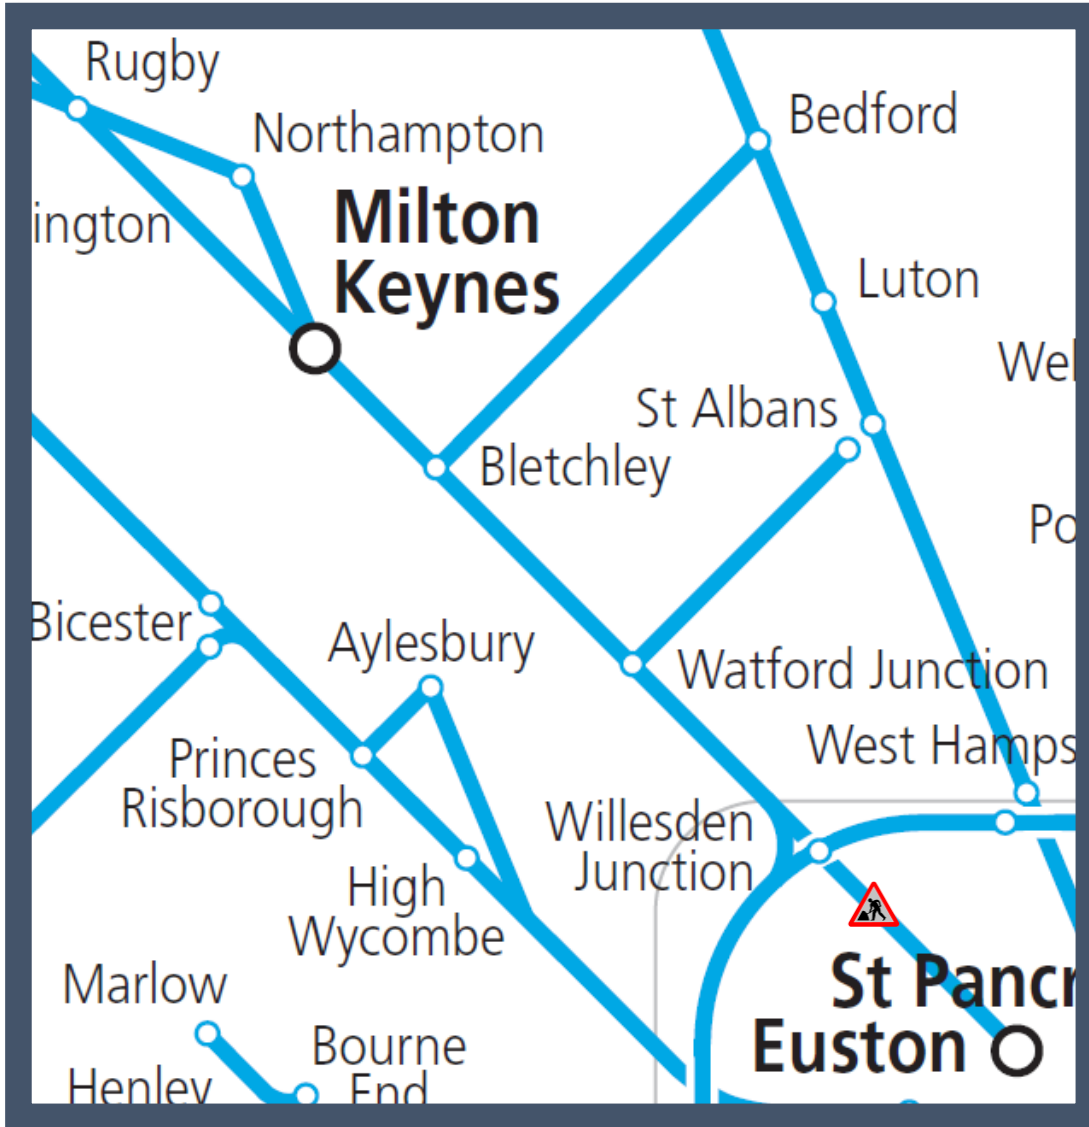

# Amended services to / from London Euston

TOCs affected: Avanti West Coast, London Northwestern Railway

Key:

Engineering Works