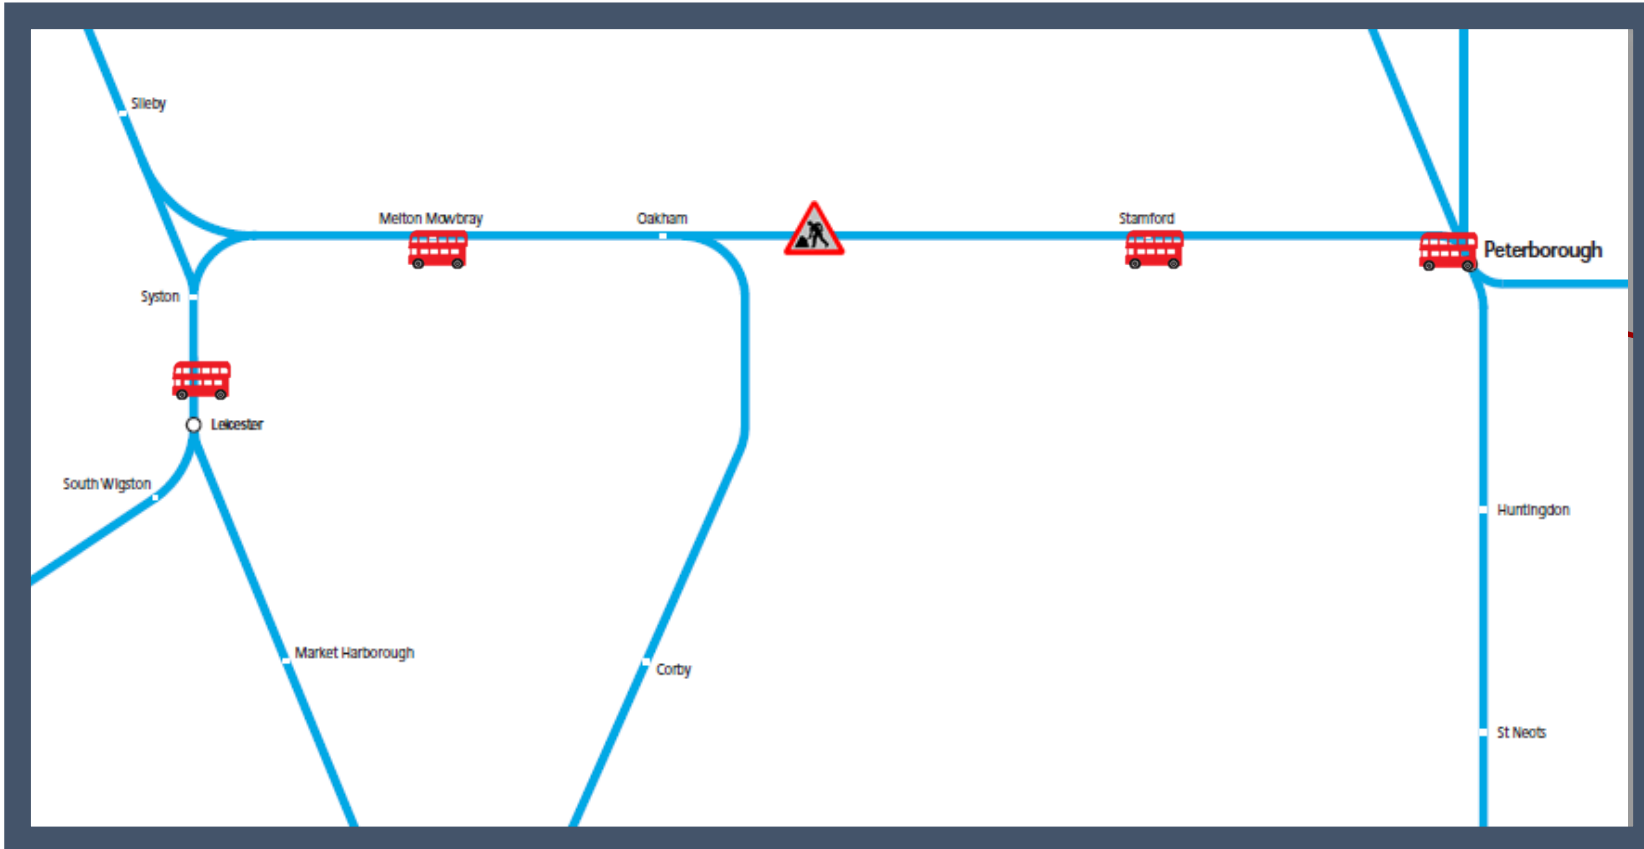

Buses replace trains between Leicester and Peterborough

TOC affected: CrossCountry

Key:

Engineering Works

Bus Replacement Services