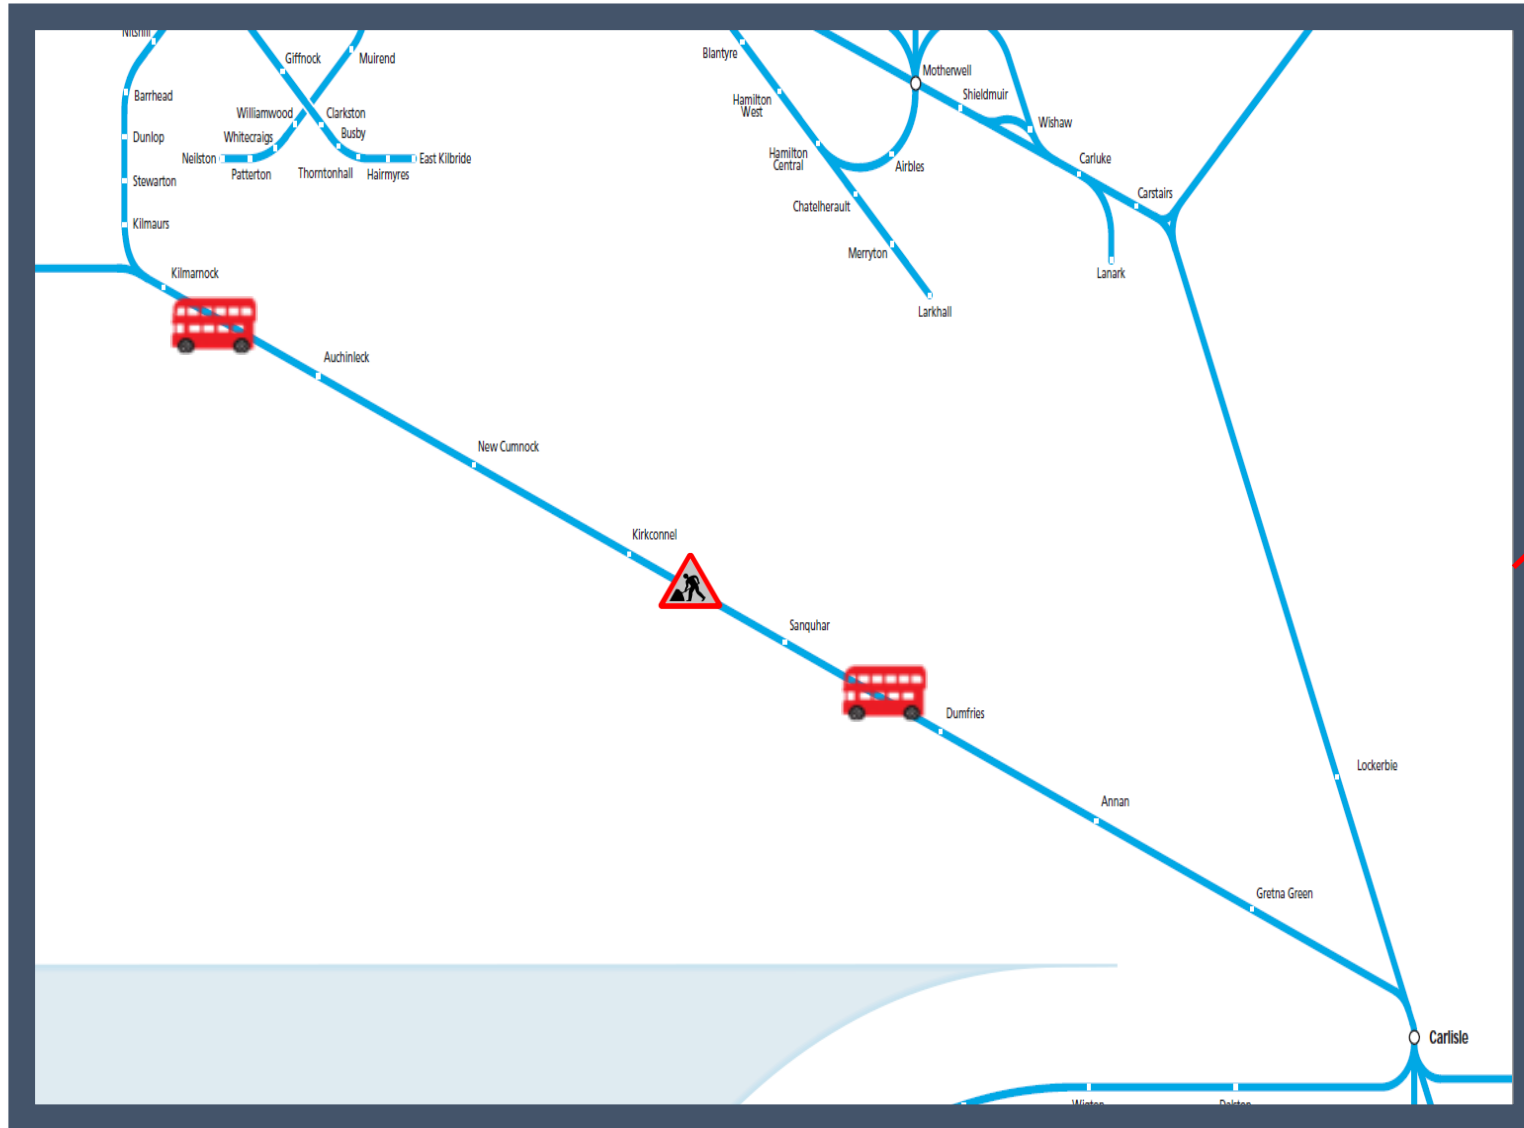

# Buses replace trains between Kilmarnock and Dumfries / Carlisle

TOC affected: ScotRail

## Key:

Engineering Works

Bus Replacement Services