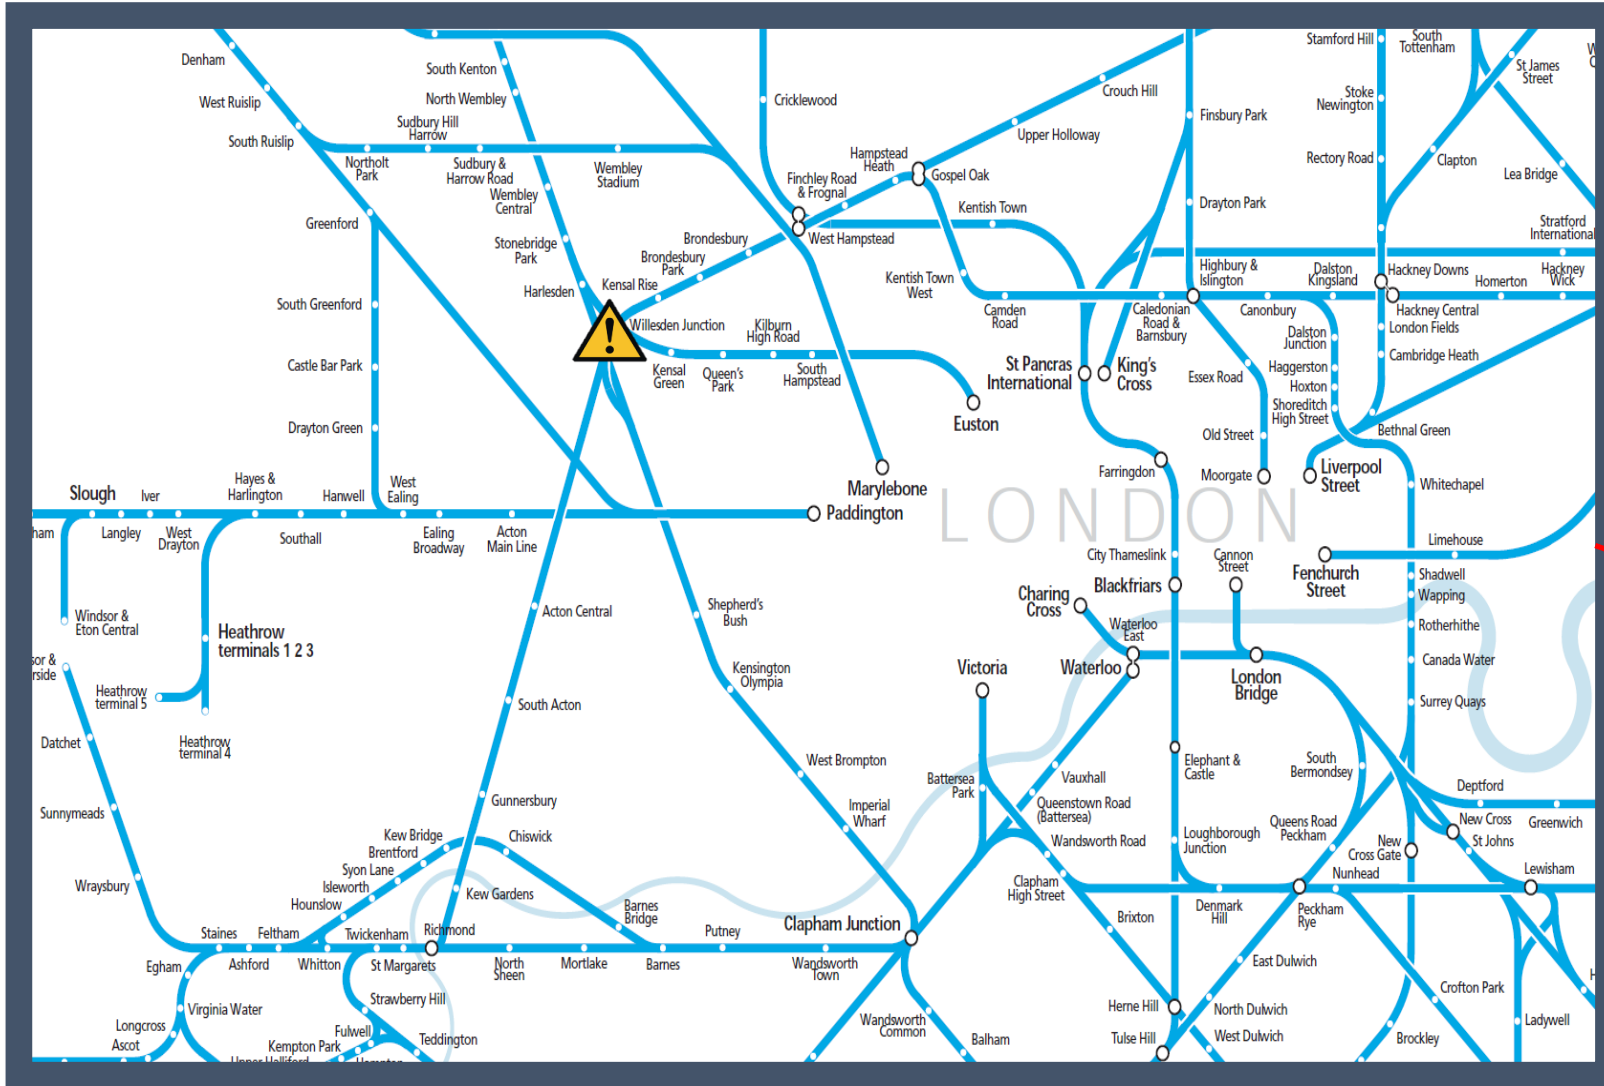

A broken down train between Willesden Junction and Kensal Rise TOC affected: London Overground

Key:

Disruption