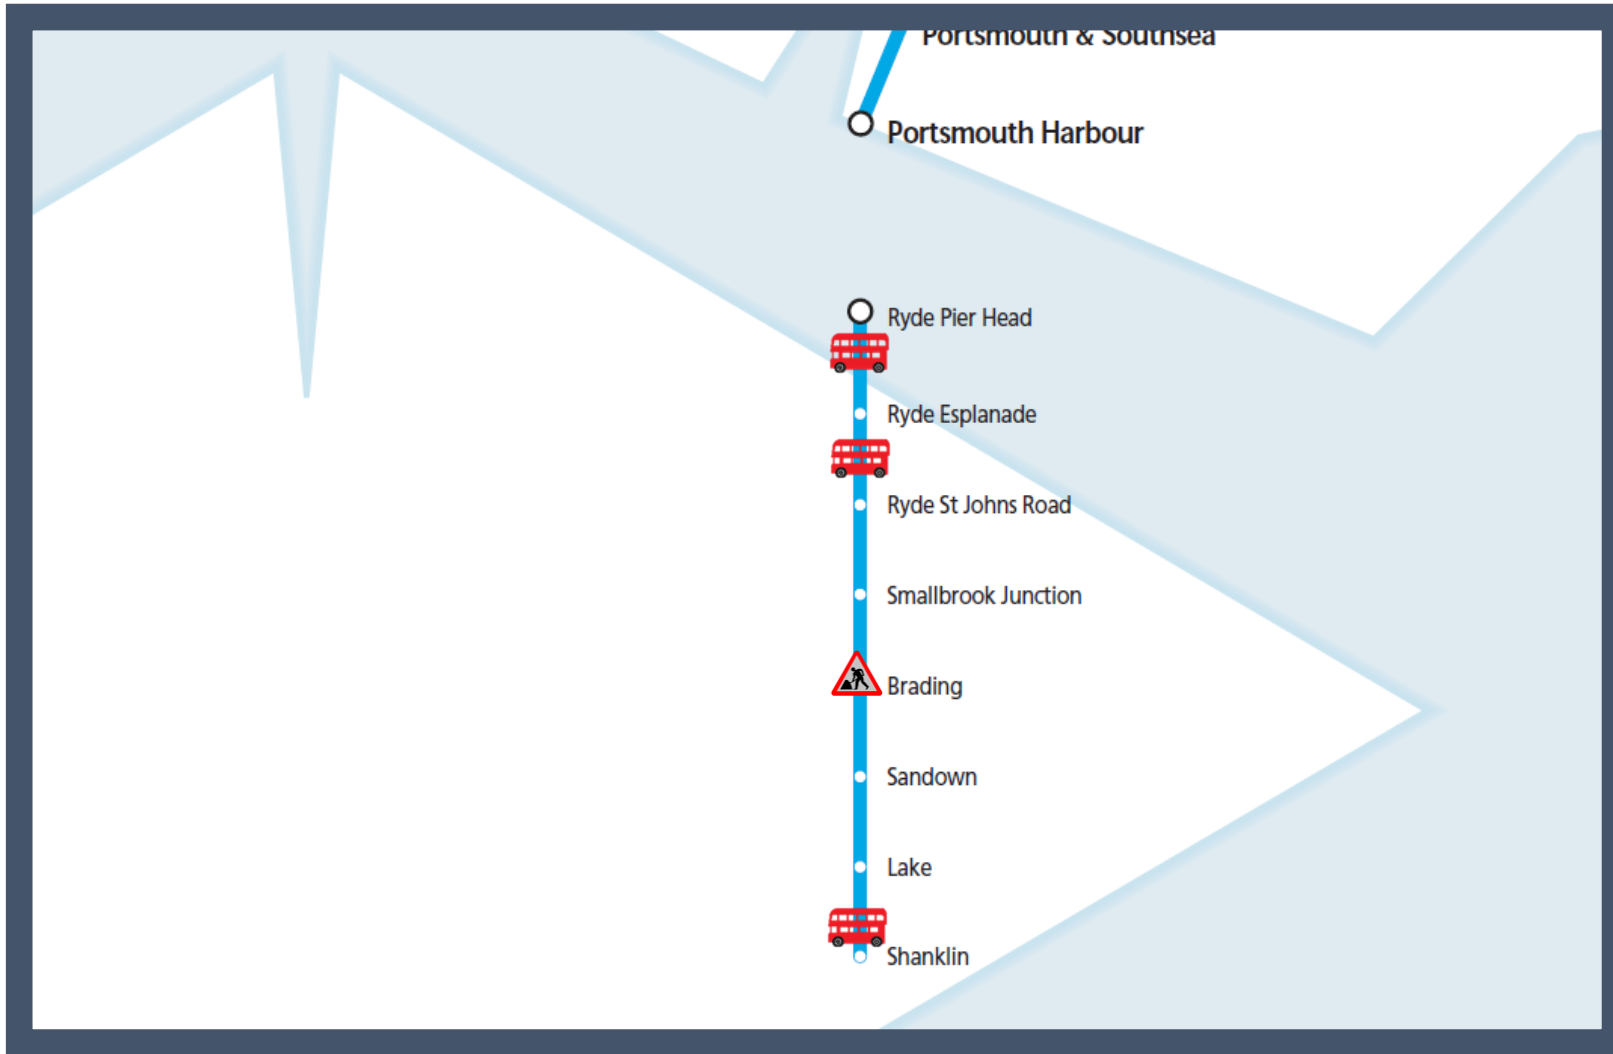

# Buses replace trains Island Line trains

TOC affected: Island Line

Key:

Engineering Works

Bus Replacement Services