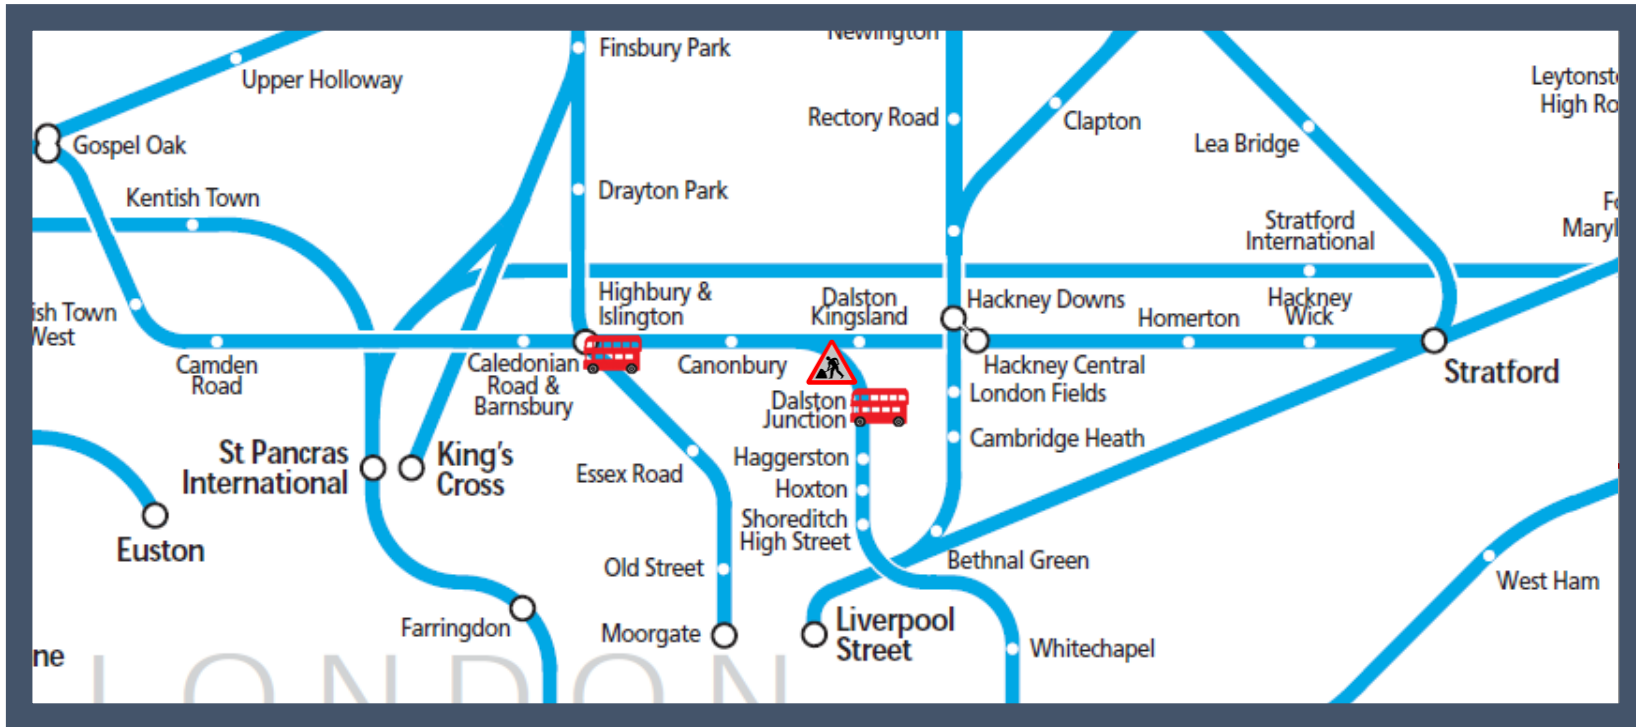

Buses replace late night trains between Highbury & Islington and Dalston Junction
 TOC affected: London Overground

Key:

-  Engineering Works
-  Bus Replacement Services