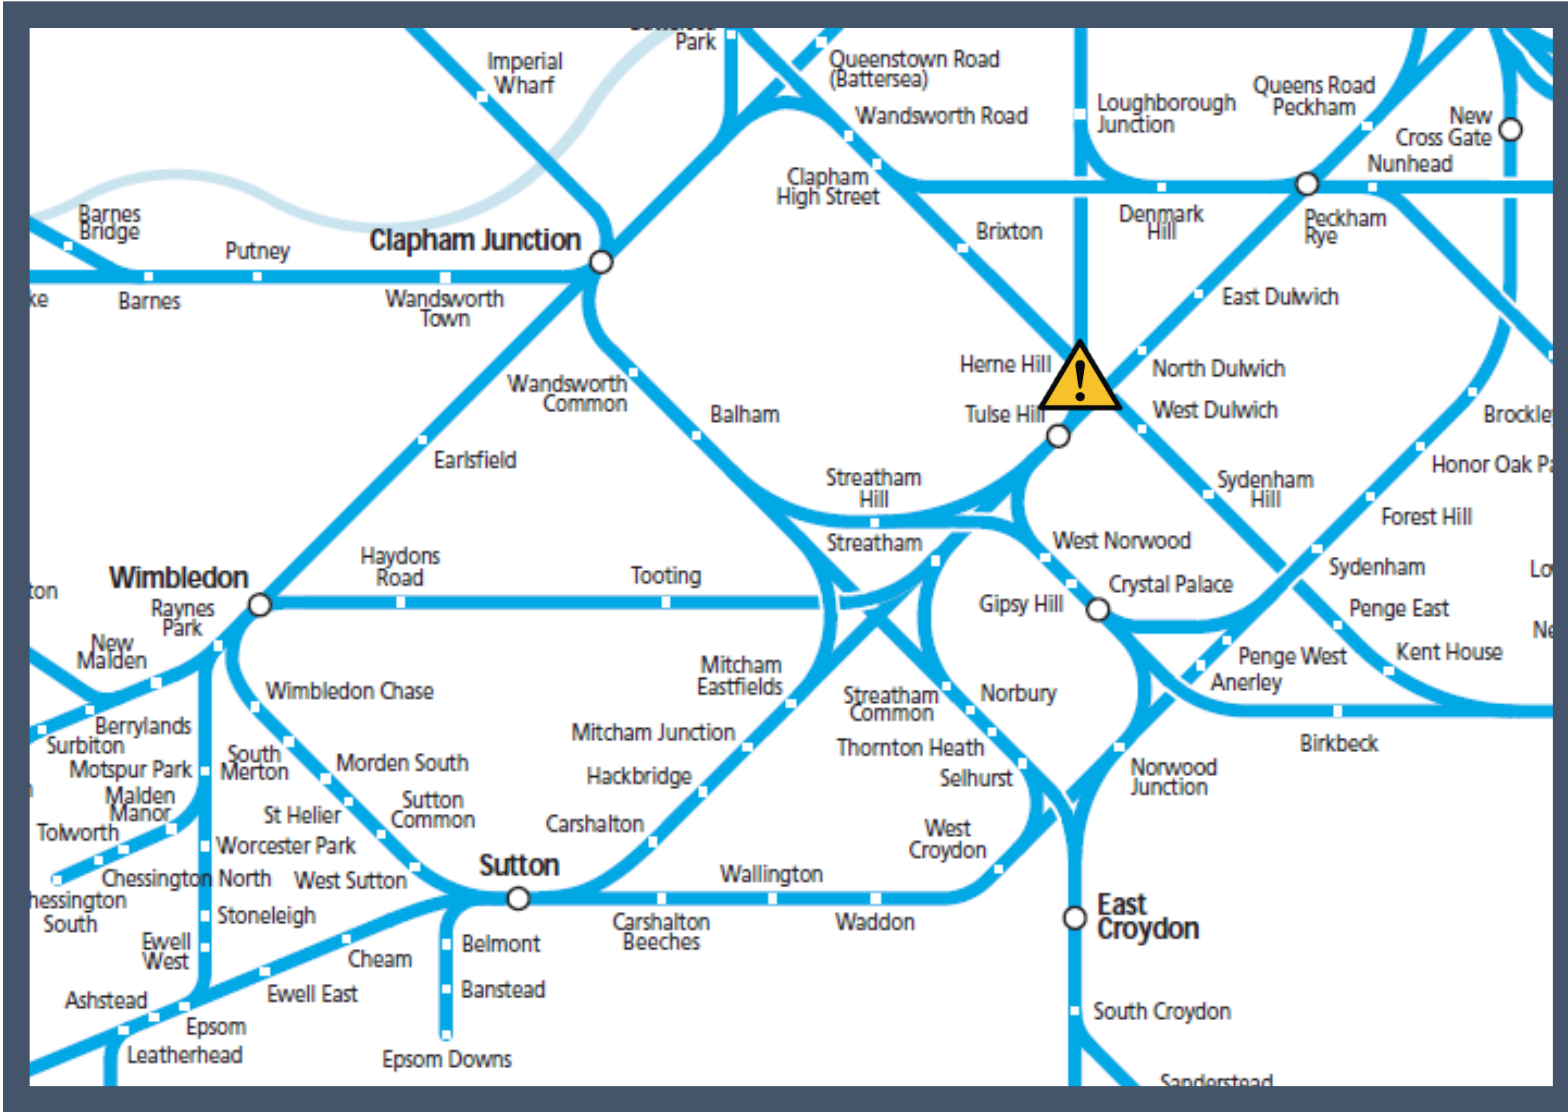

A fault with the signalling system at Herne Hill

TOC affected: Thameslink

Key:

Disruption