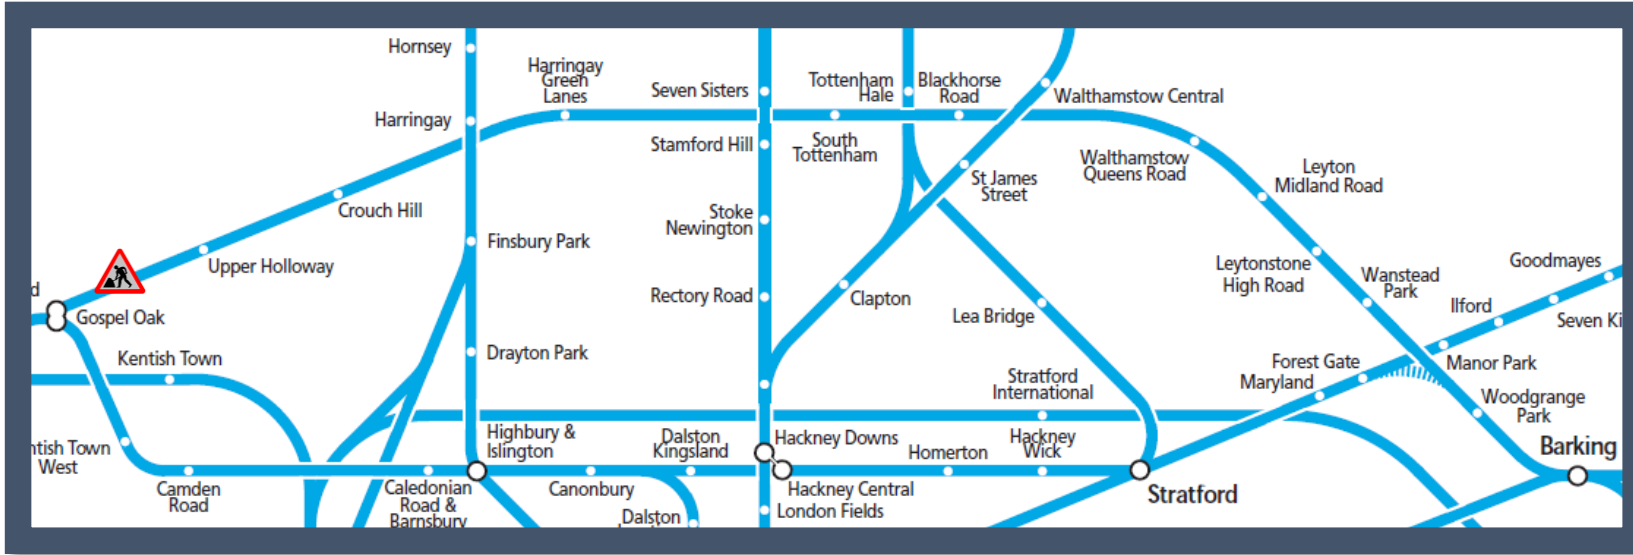

# Amended service between Gospel Oak and Barking

TOC affected: London Overground

**Key:**

- Engineering Works
- Bus Replacement Services