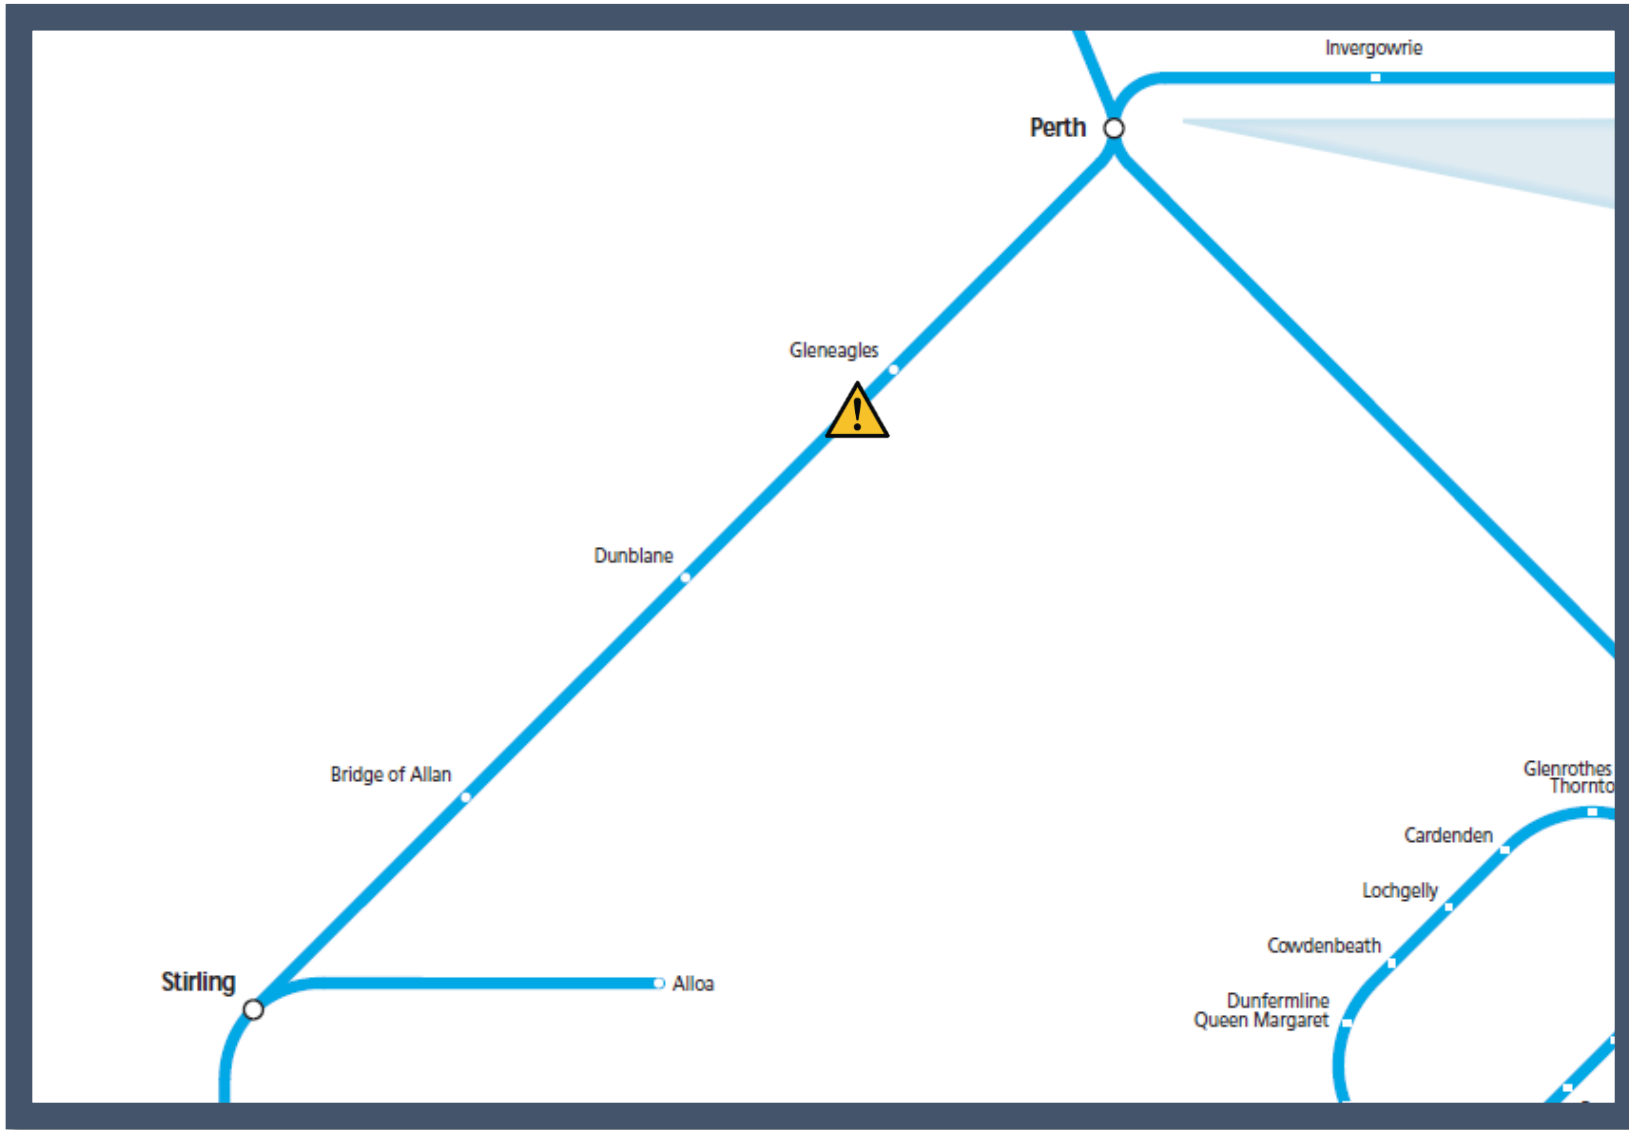

# Landslip between Perth and Stirling

TOC affected: ScotRail

Key:

Disruption

Bus Replacement Service