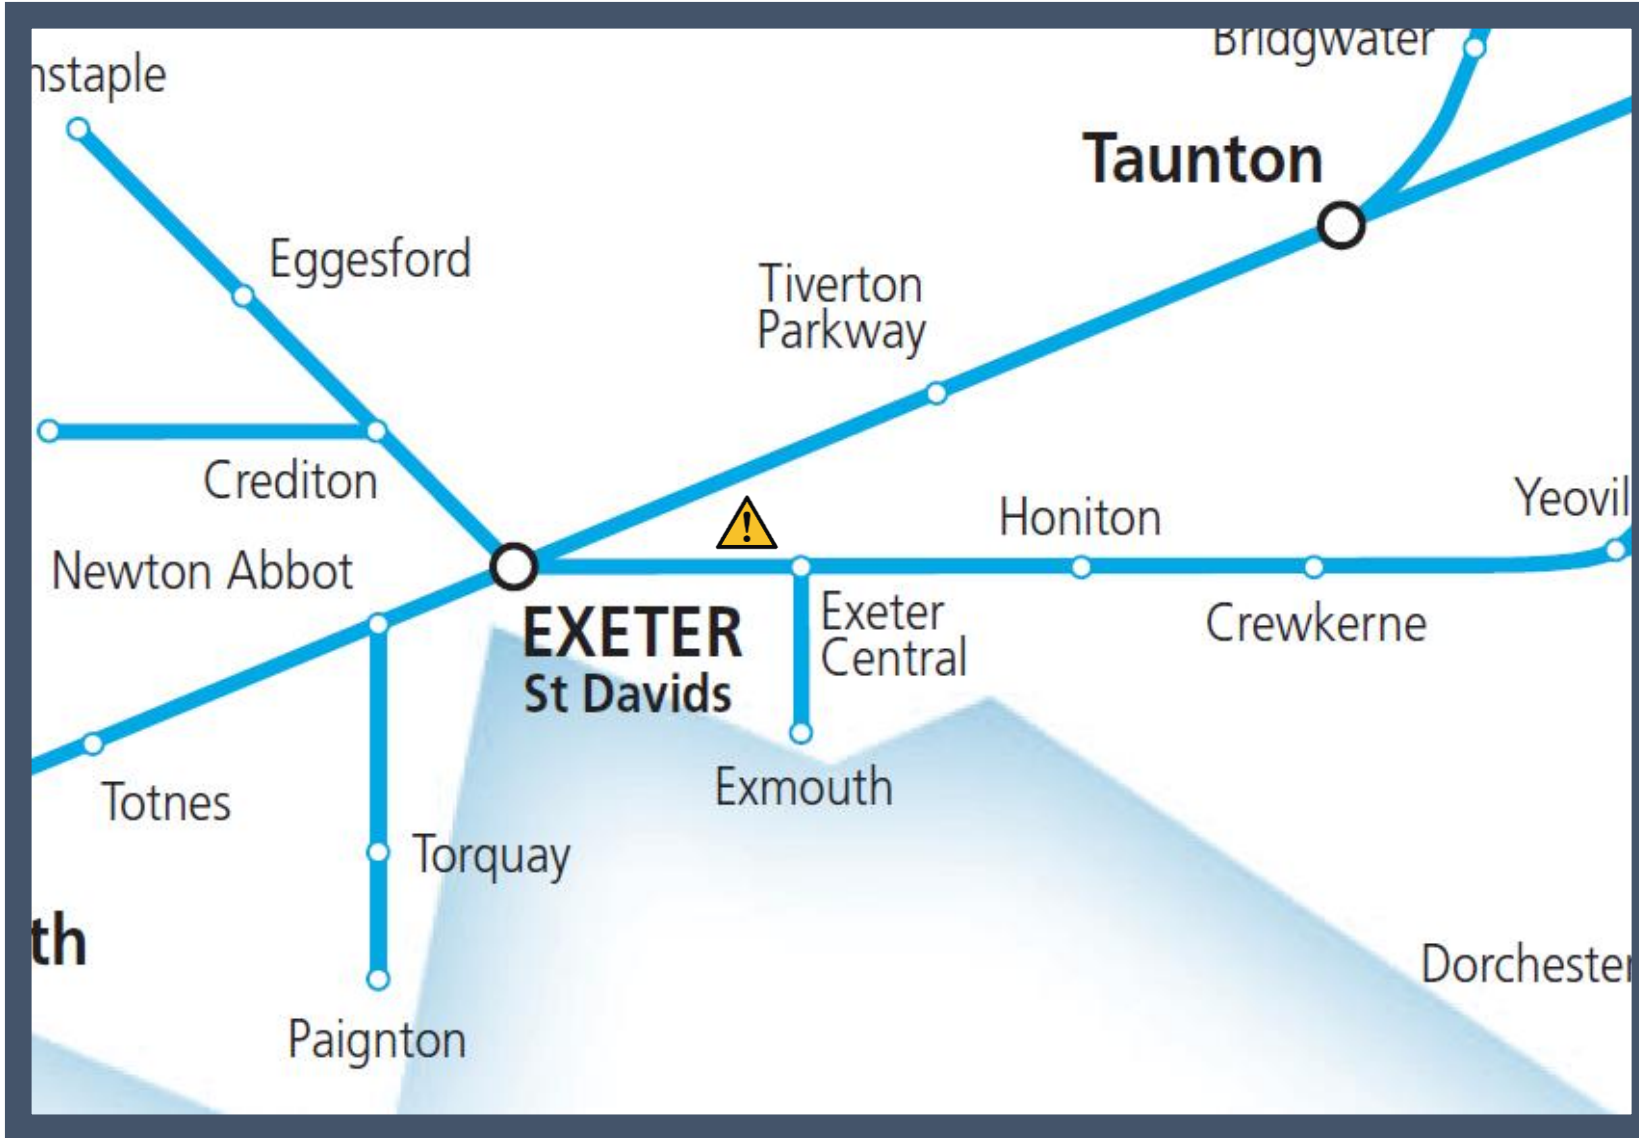

# Emergency services dealing with an incident between Exeter St Davids and Honiton / Exeter Central

TOCs affected: Great Western Railway, South Western Railway

Key:

	Disruption
---	------------