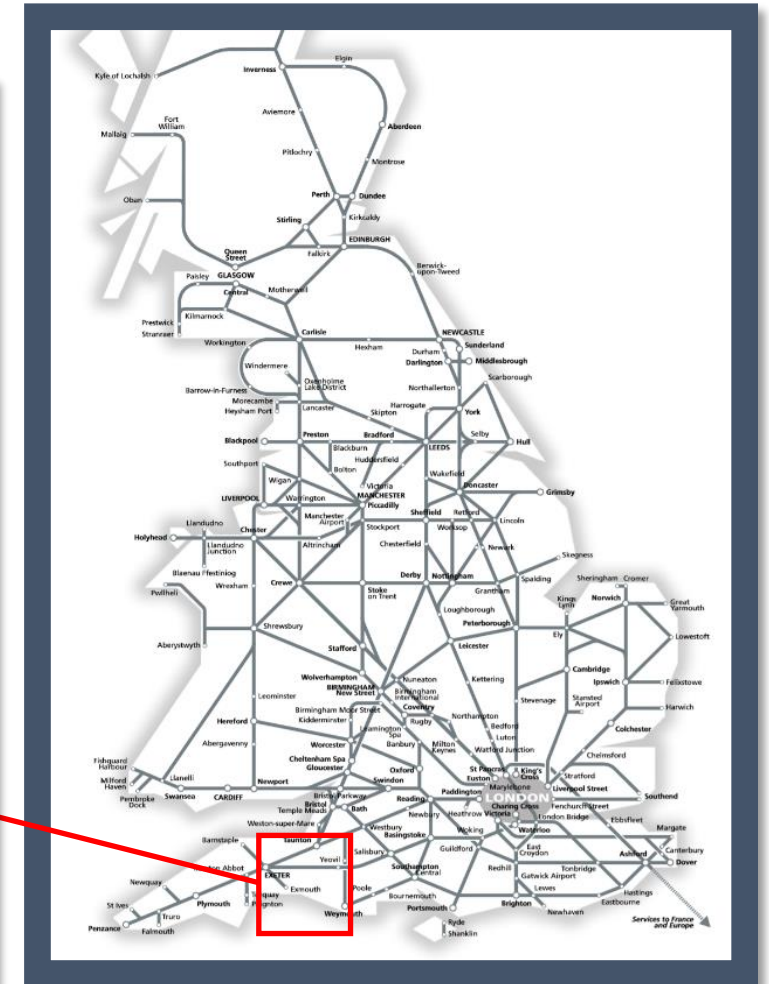

# Emergency services dealing with an incident between Exeter St Davids and Honiton / Exeter Central

TOCs affected: Great Western Railway, South Western Railway

Key:

	Disruption
---	------------