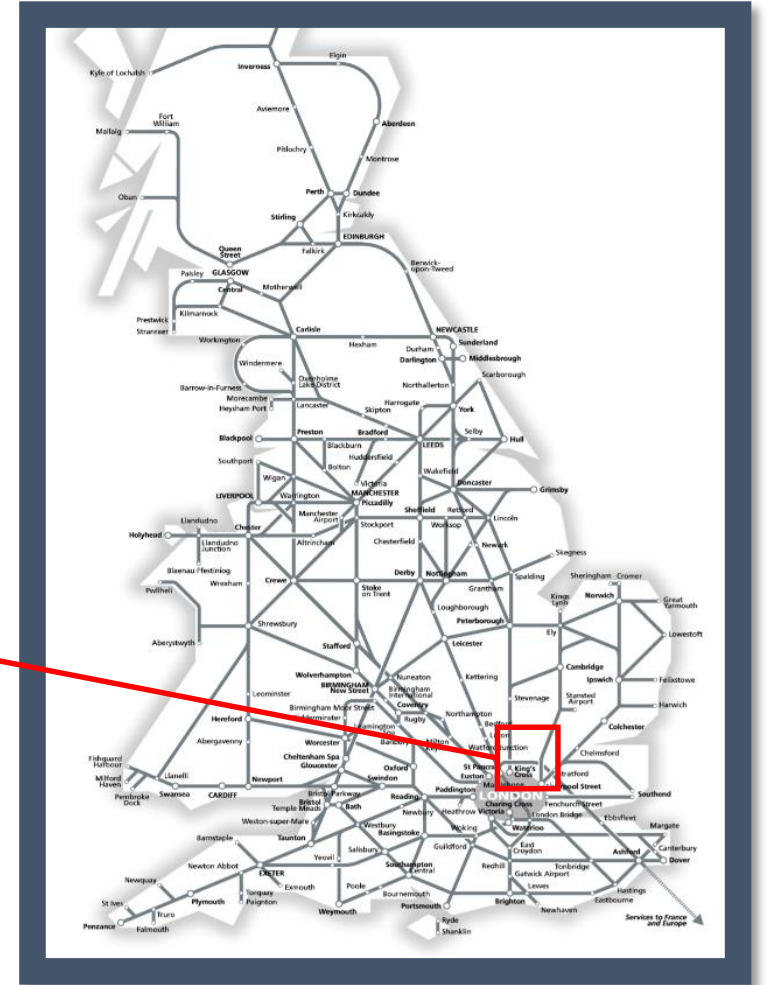

# No London Overground trains to / from / Enfield Town / Cheshunt / Chingford TOC affected: London Overground

Key:

Engineering Works

Bus Replacement Services