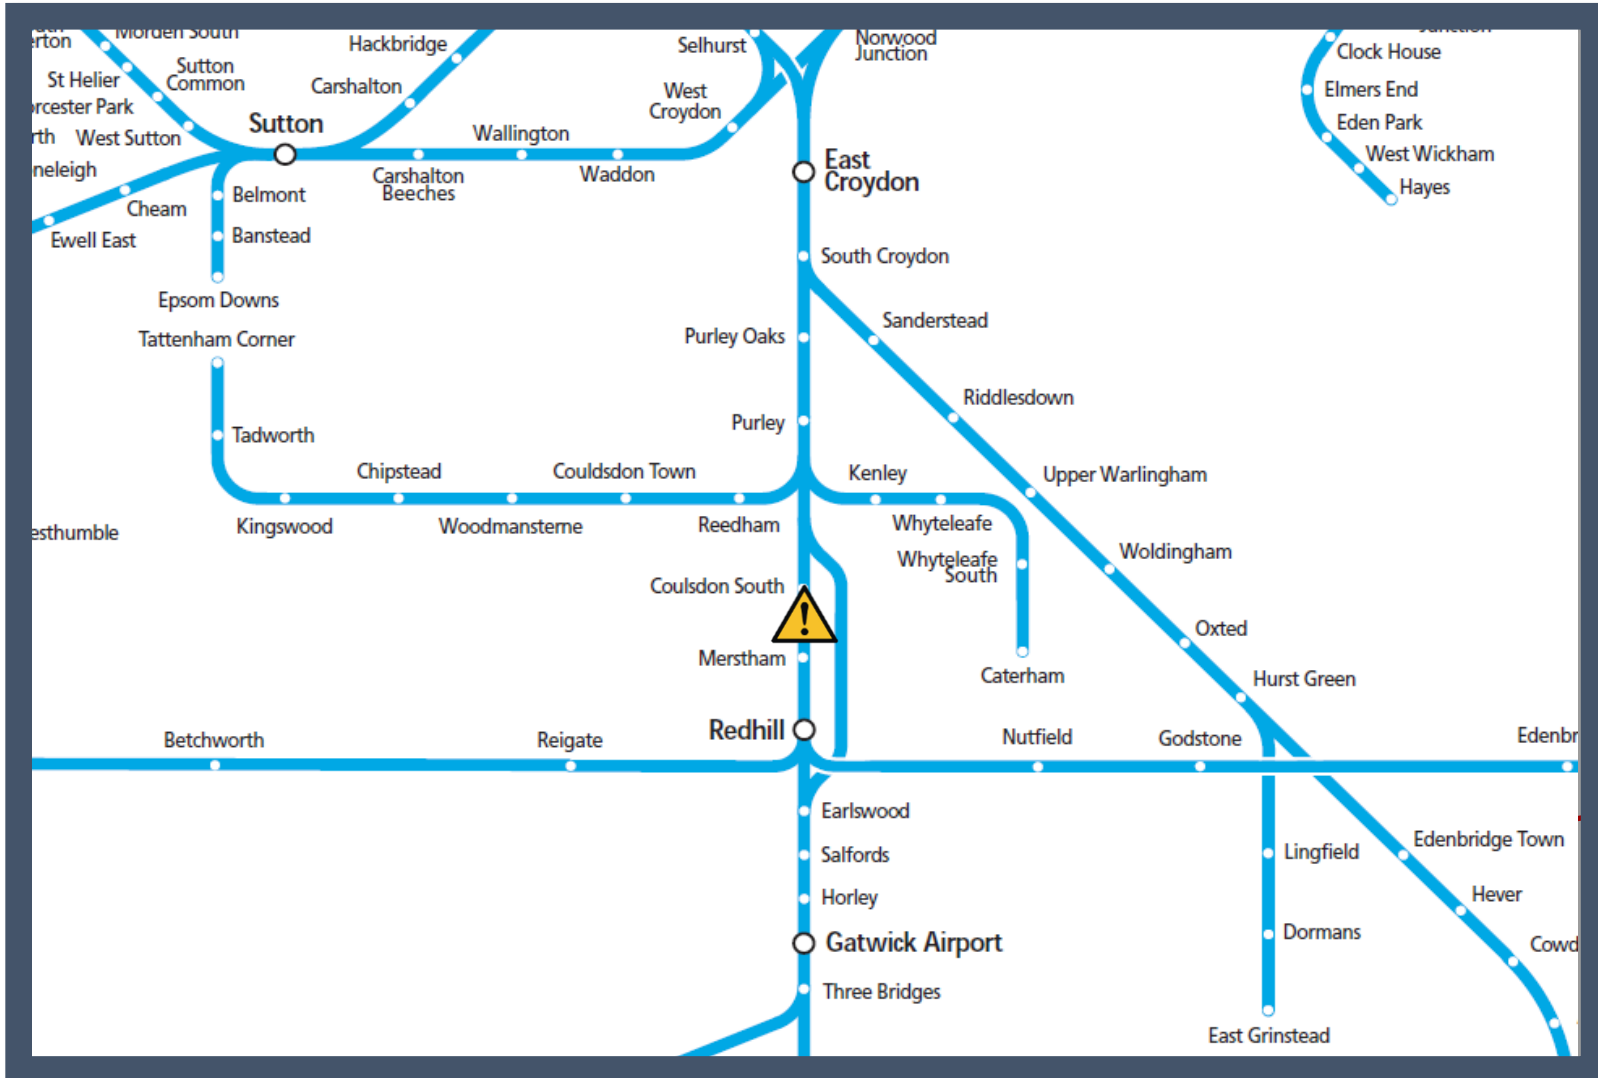

Overrunning engineering works between Gatwick Airport and East Croydon

TOCs affected: Southern, Thameslink

Key:

	Disruption
--	------------