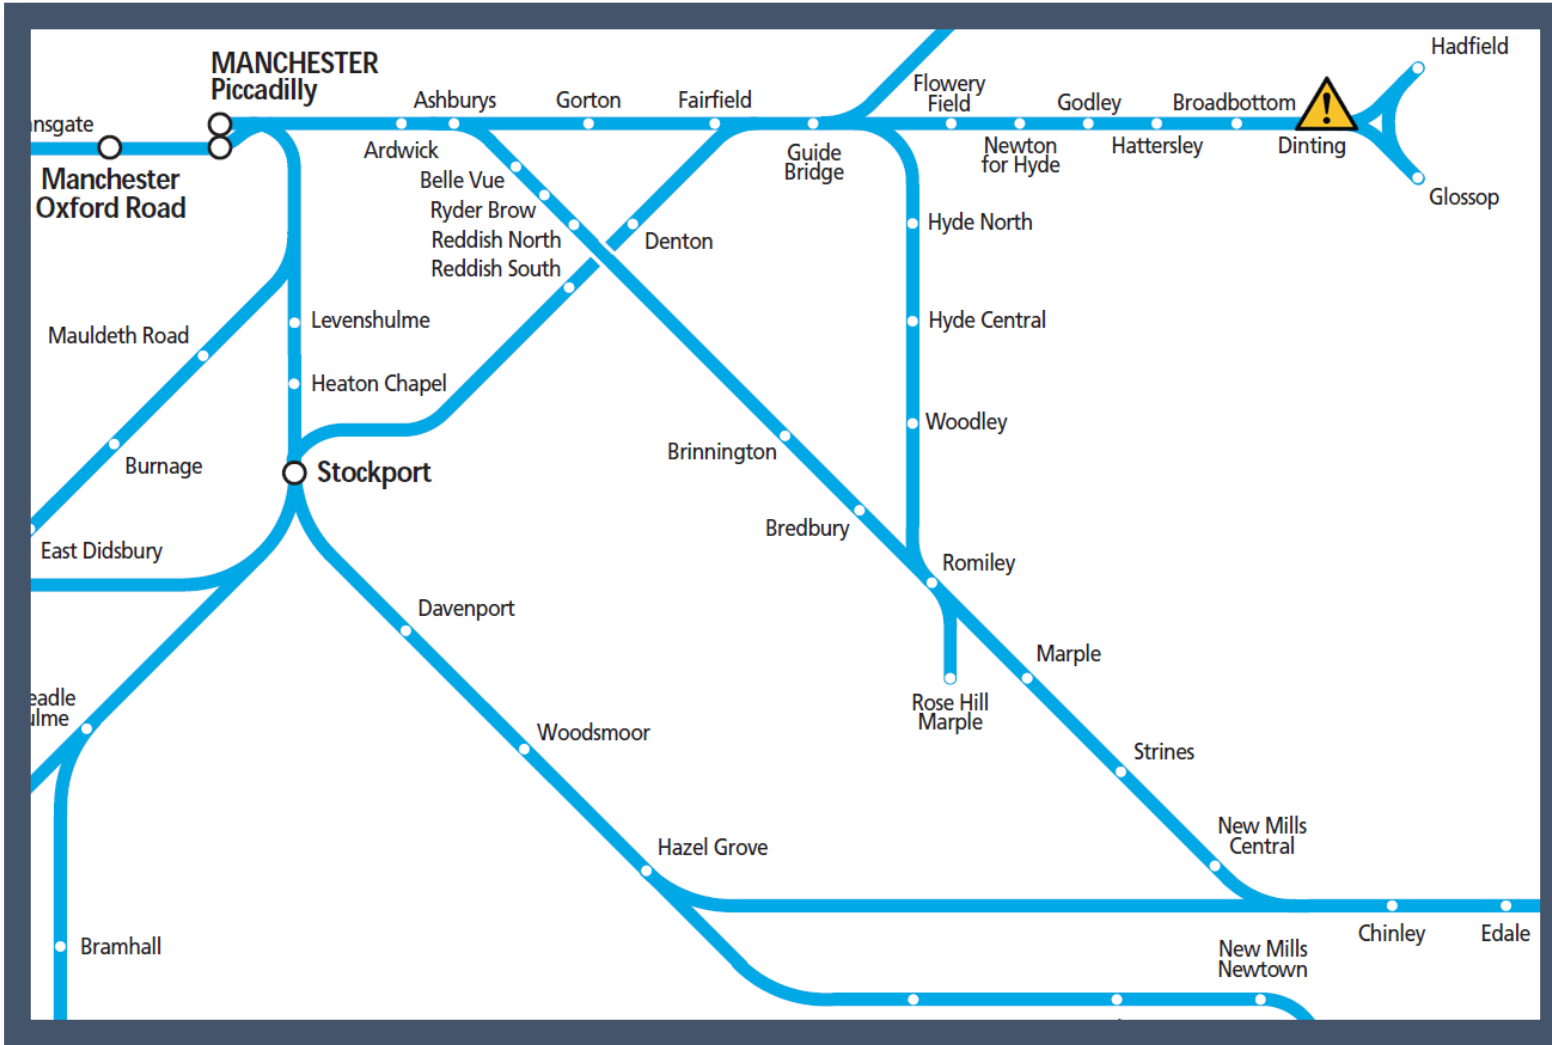

# A fault with the signalling system at Dinting

TOC affected: Northern

Key:

Disruption