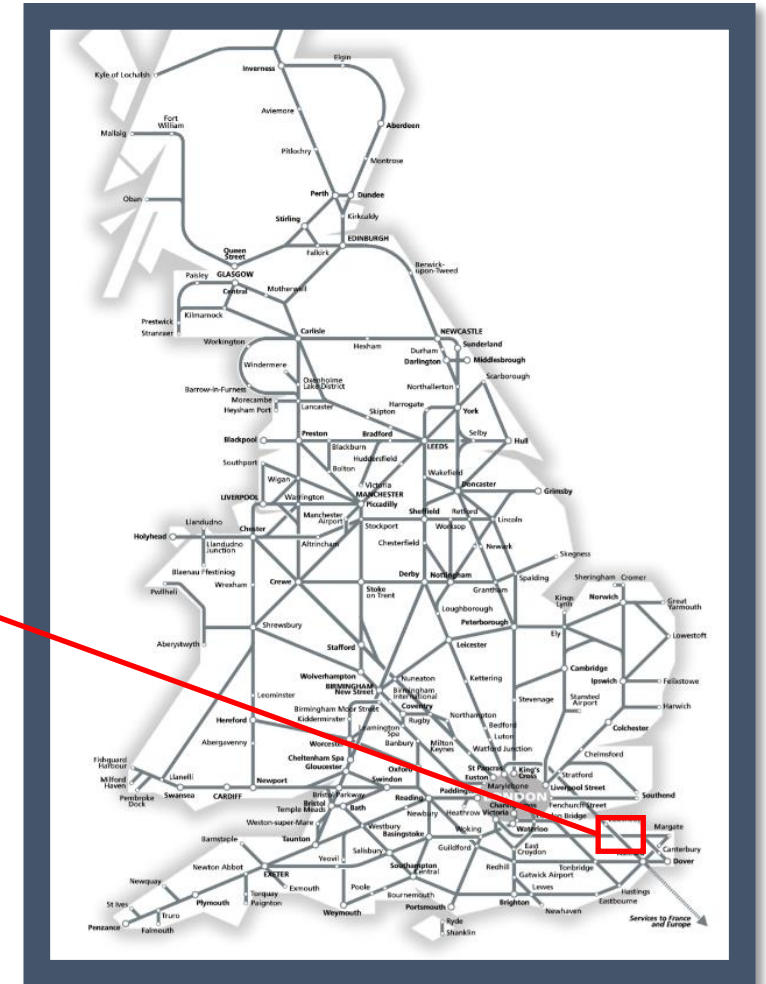

A tree is blocking the railway between Gravesend and Dartford  
TOCs affected: Southeastern, Thameslink

Key:

Disruption