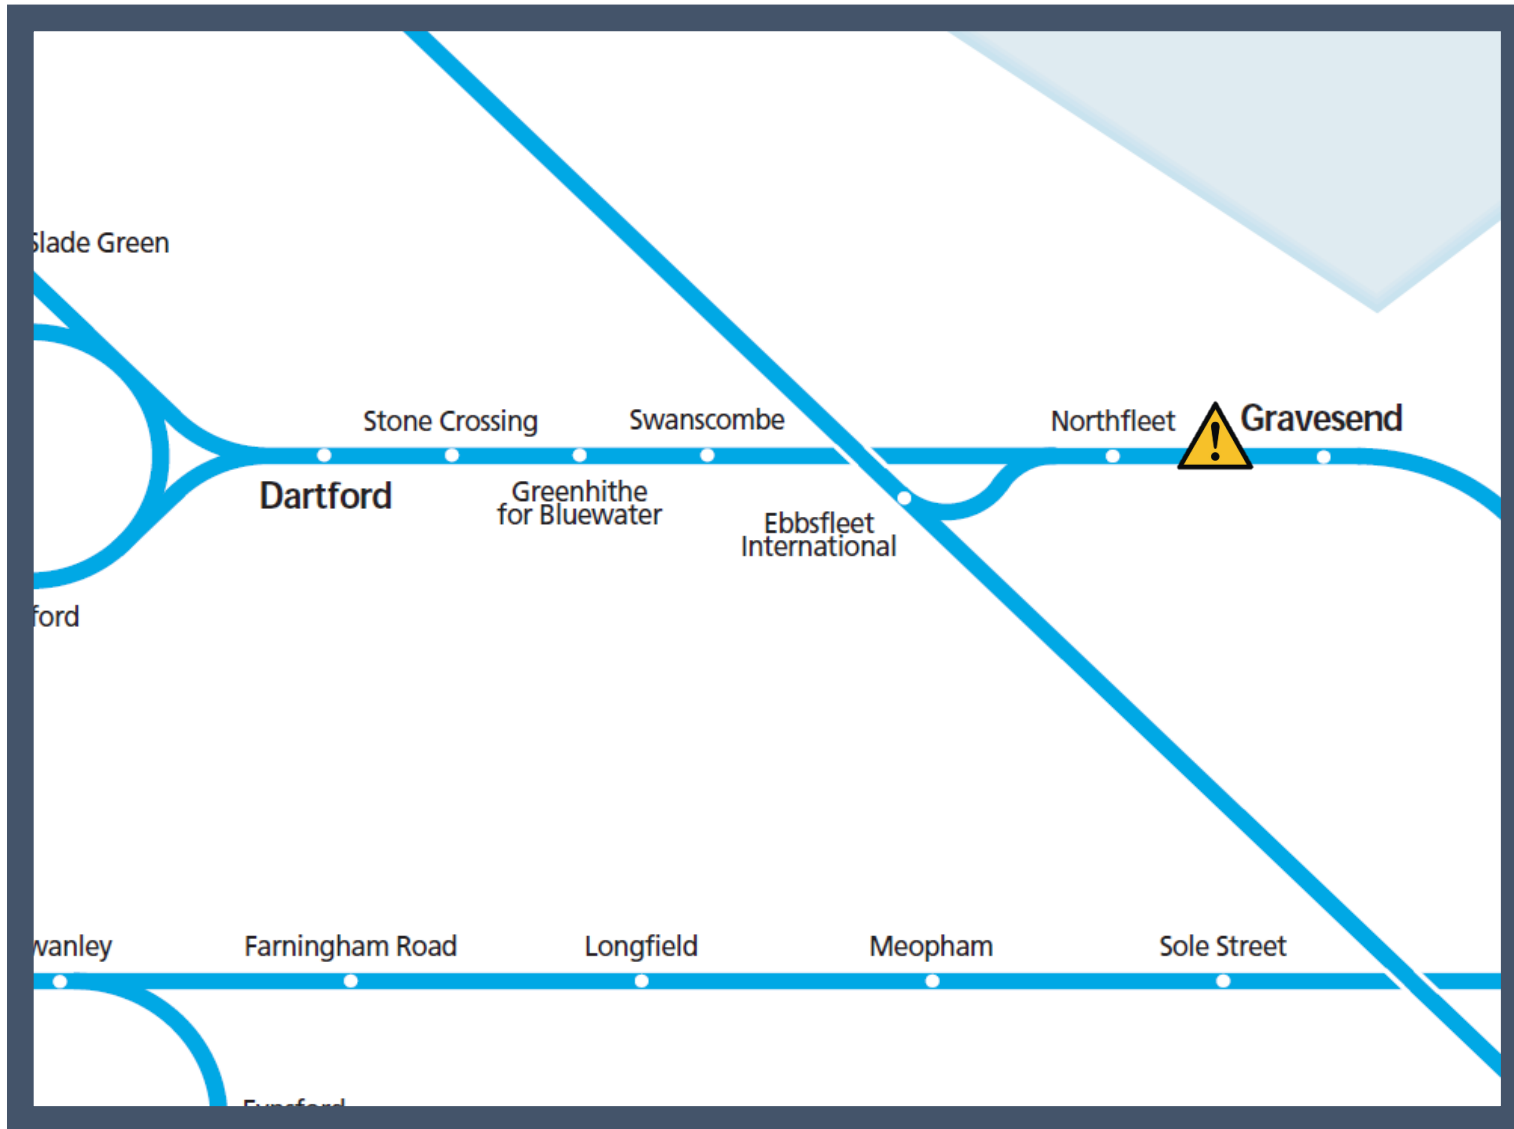

A tree is blocking the railway between Gravesend and Dartford  
TOCs affected: Southeastern, Thameslink

Key:

Disruption