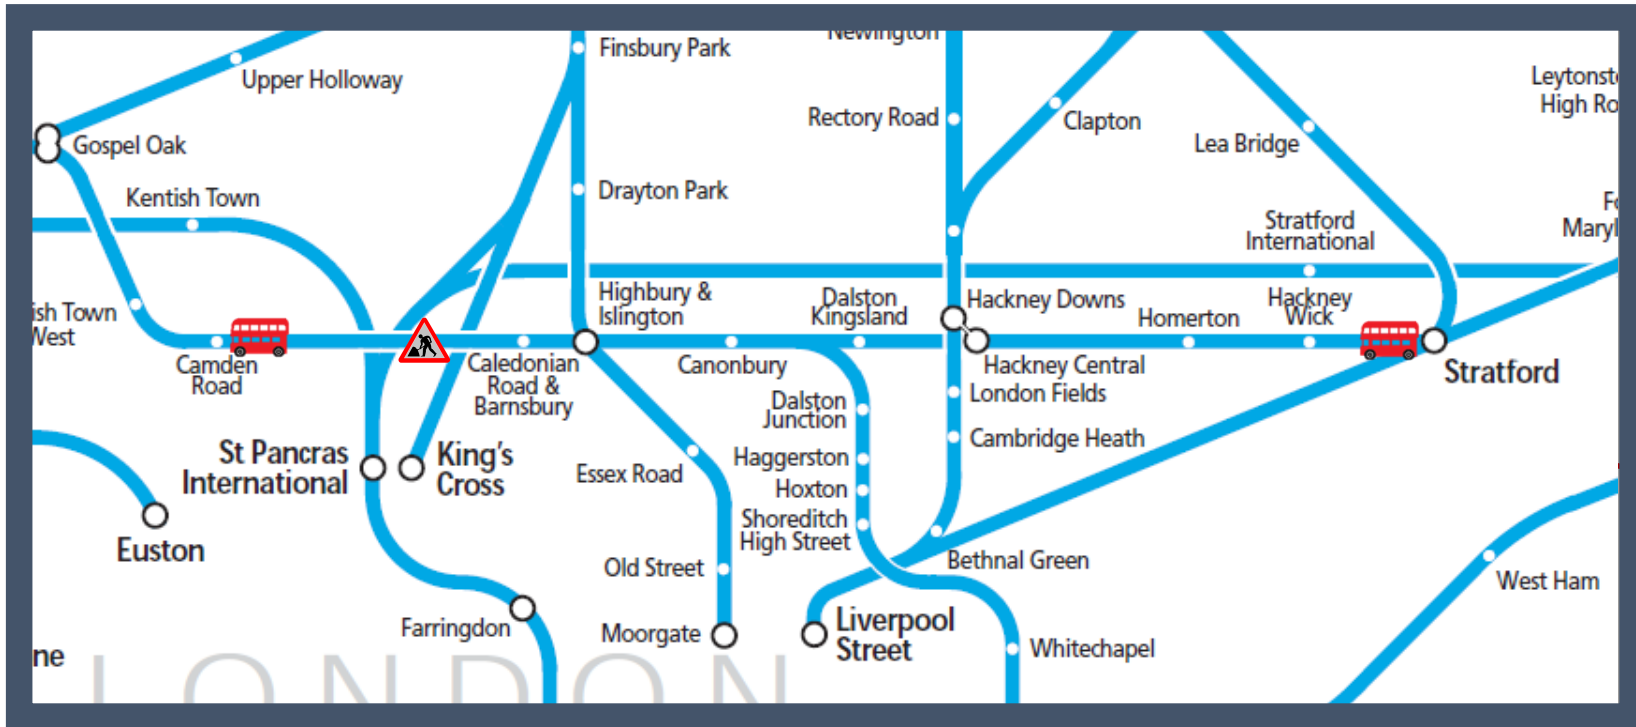

# Buses replace evening trains between Camden Road and Stratford

TOC affected: London Overground

Key:

	Engineering Works
	Bus Replacement Services