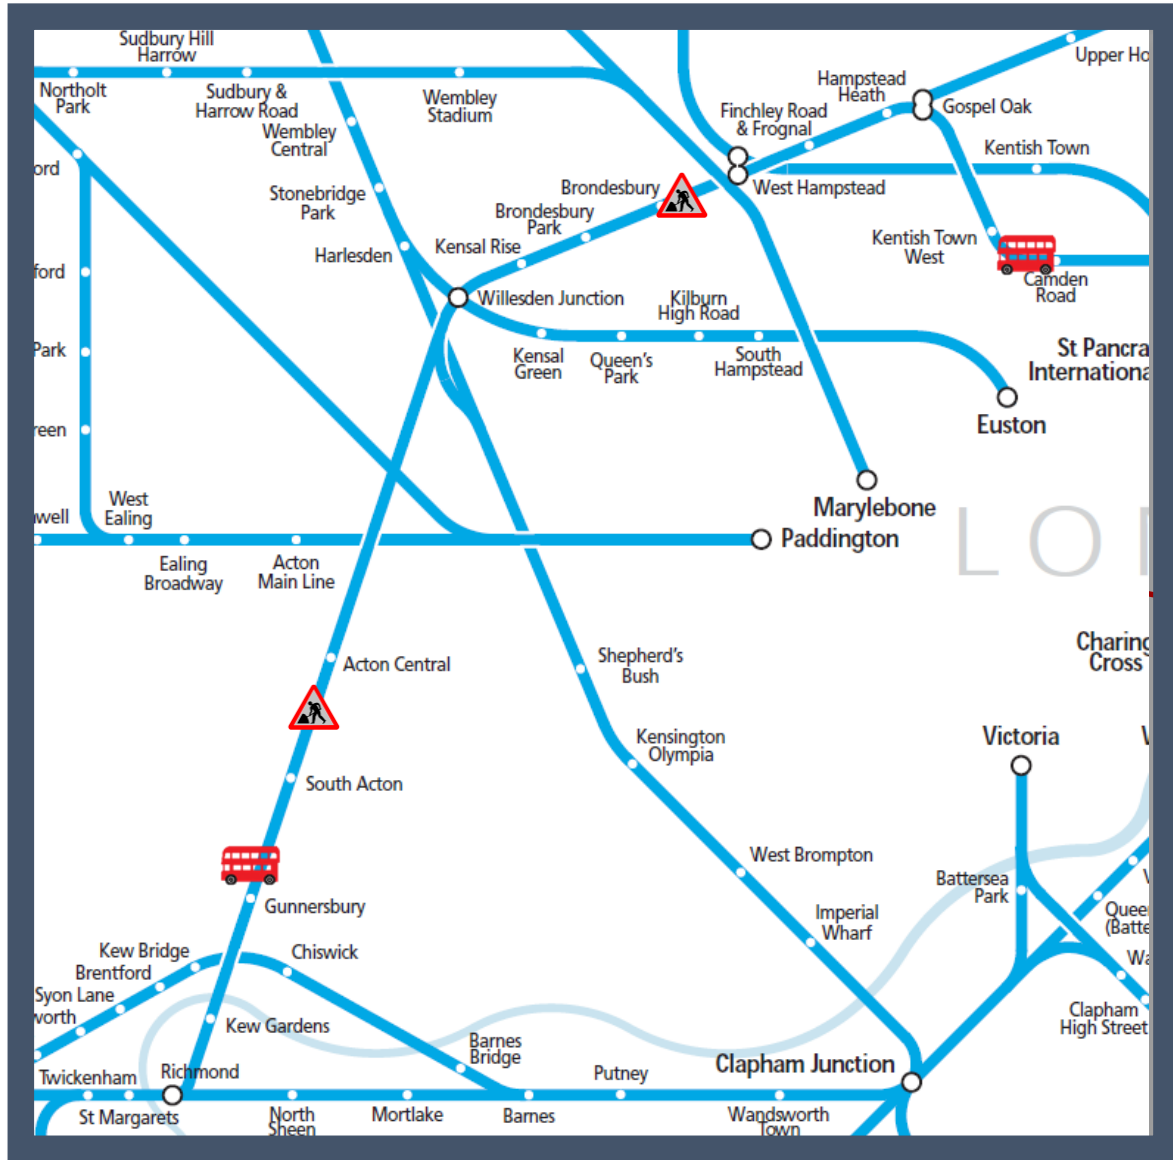

Amended morning services between Camden Road and Richmond / Clapham Jcn

TOC affected: London Overground

Key:

	Engineering Works
	Bus Replacement Services