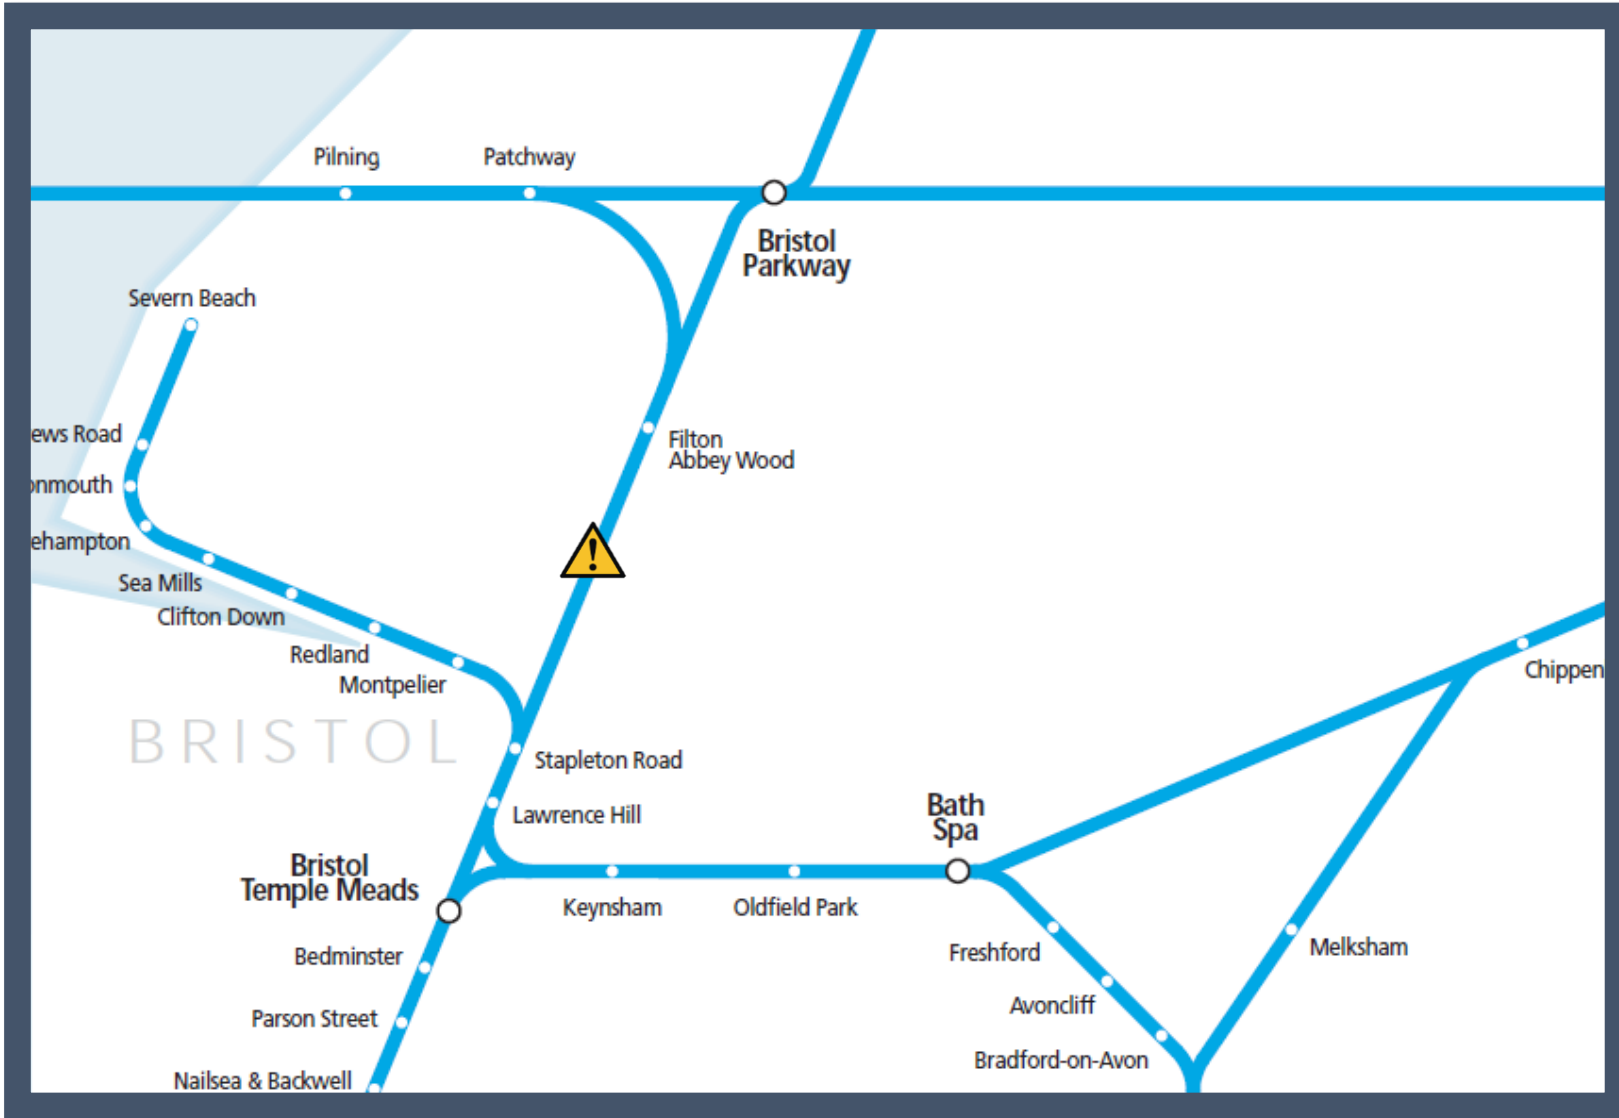

# A shortage of train crew between Bristol Temple Meads and Bristol Parkway TOC affected: GWR

Key:

	Disruption
---	------------