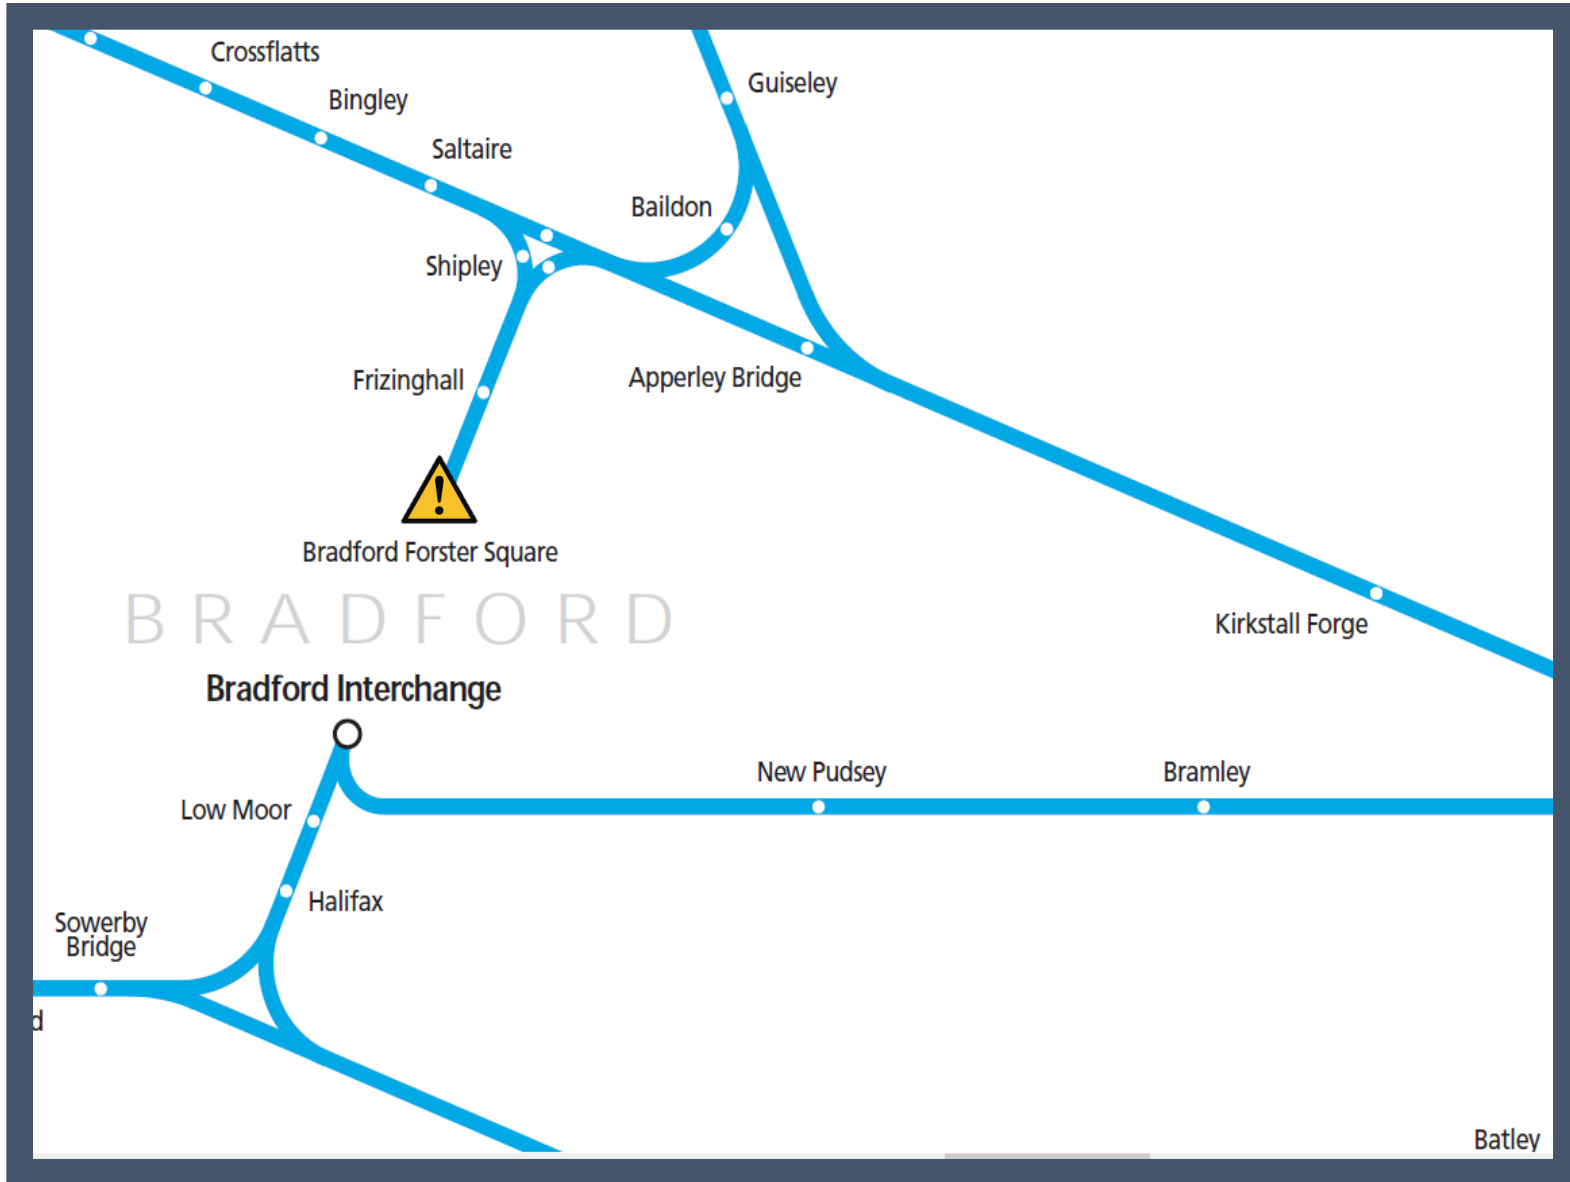

# Trespassers on the railway at Bradford Forster Square

TOCs affected: Northern, LNER

Key:

Disruption