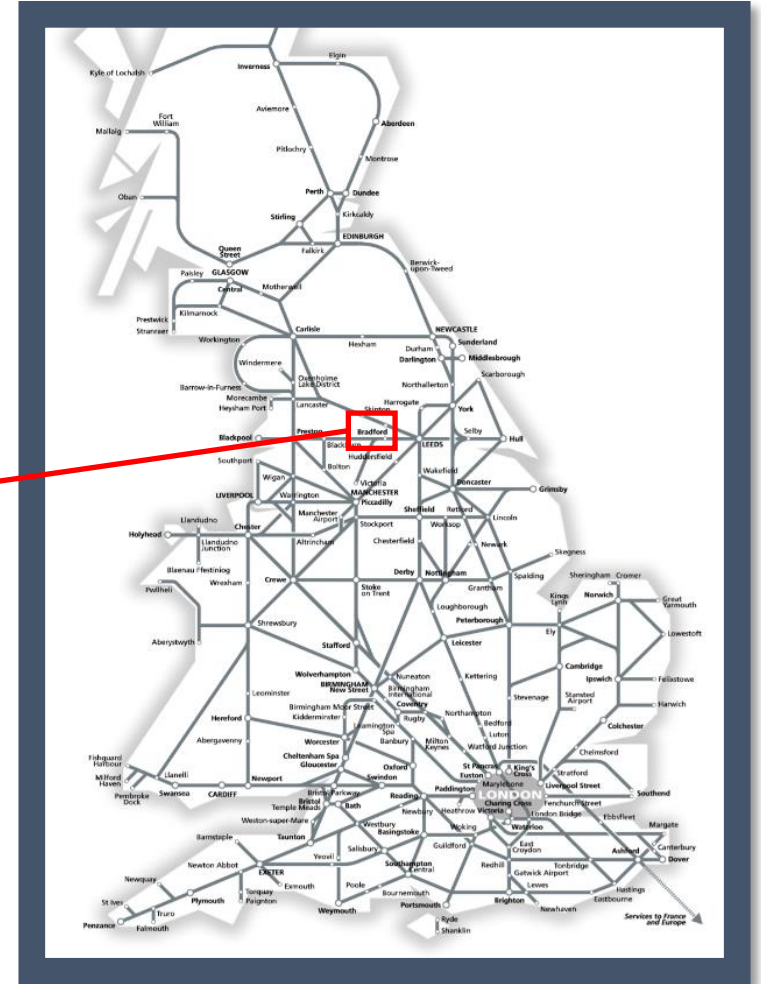

# Trespassers on the railway at Bradford Forster Square

TOCs affected: Northern, LNER

Key:

Disruption