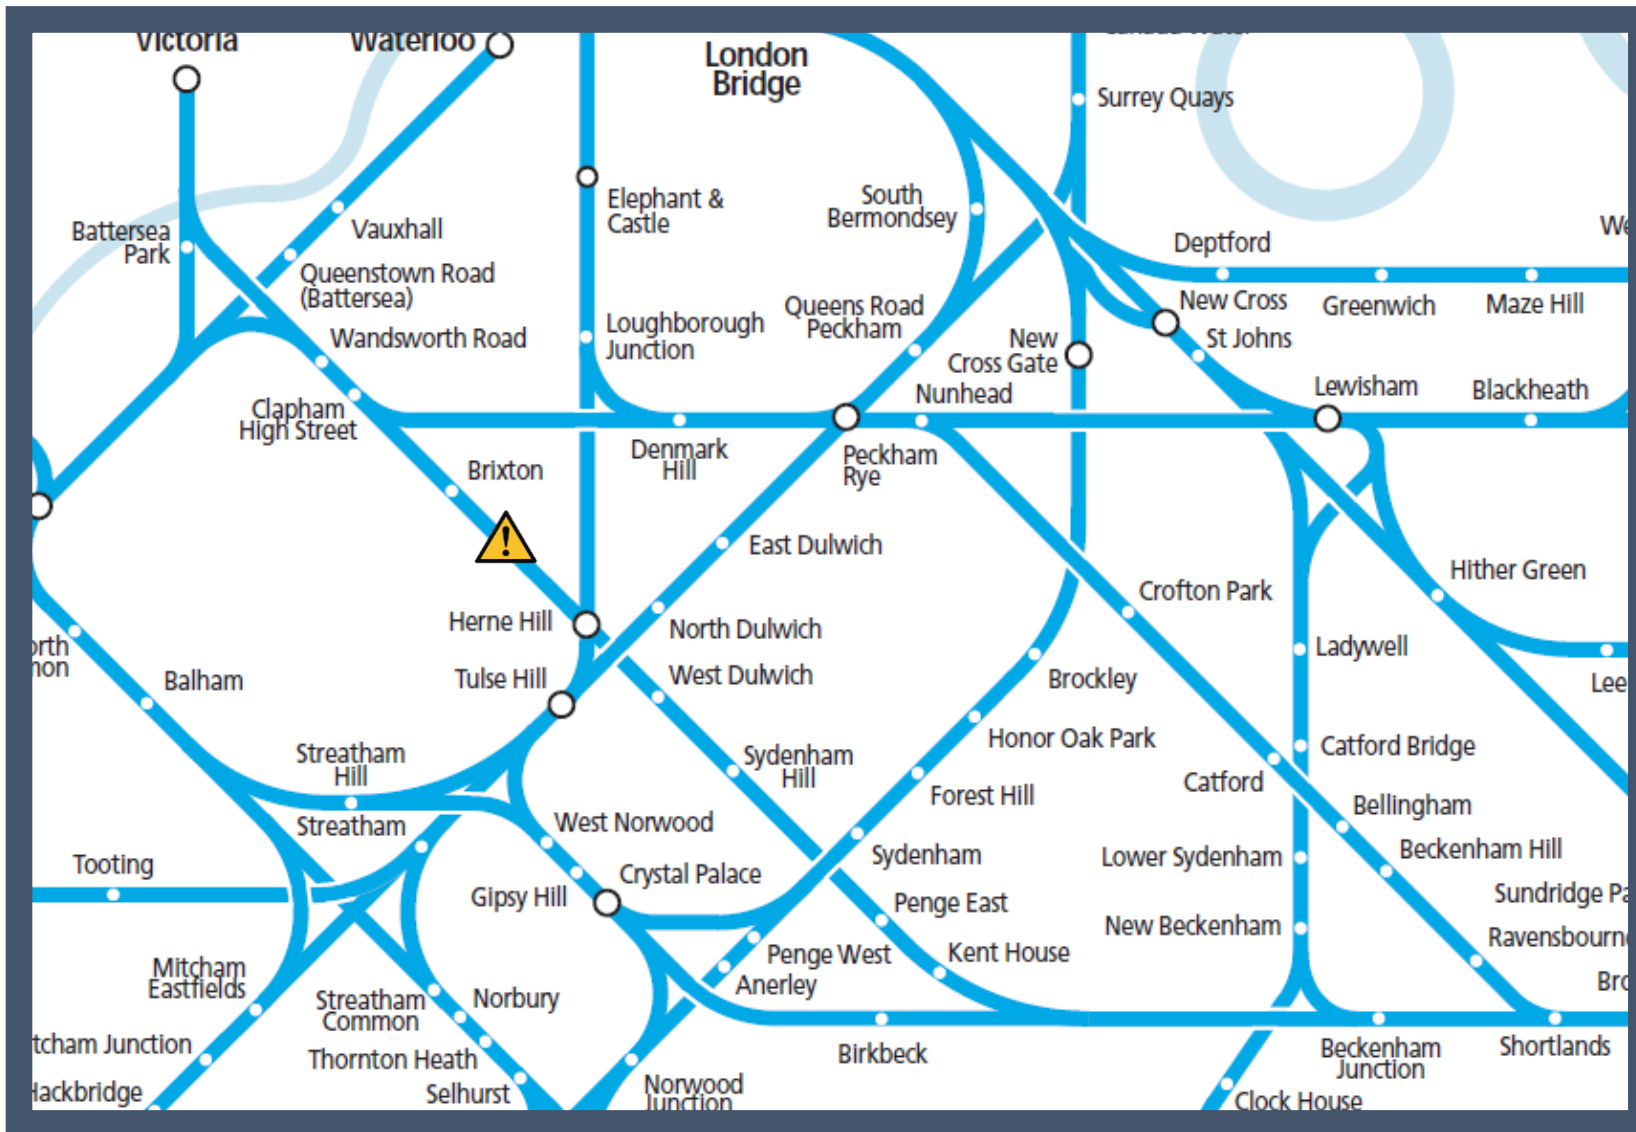

Emergency services dealing with an incident between London Victoria and Beckenham Junction.

TOC affected: Southeastern

Key:

	Disruption
--	------------