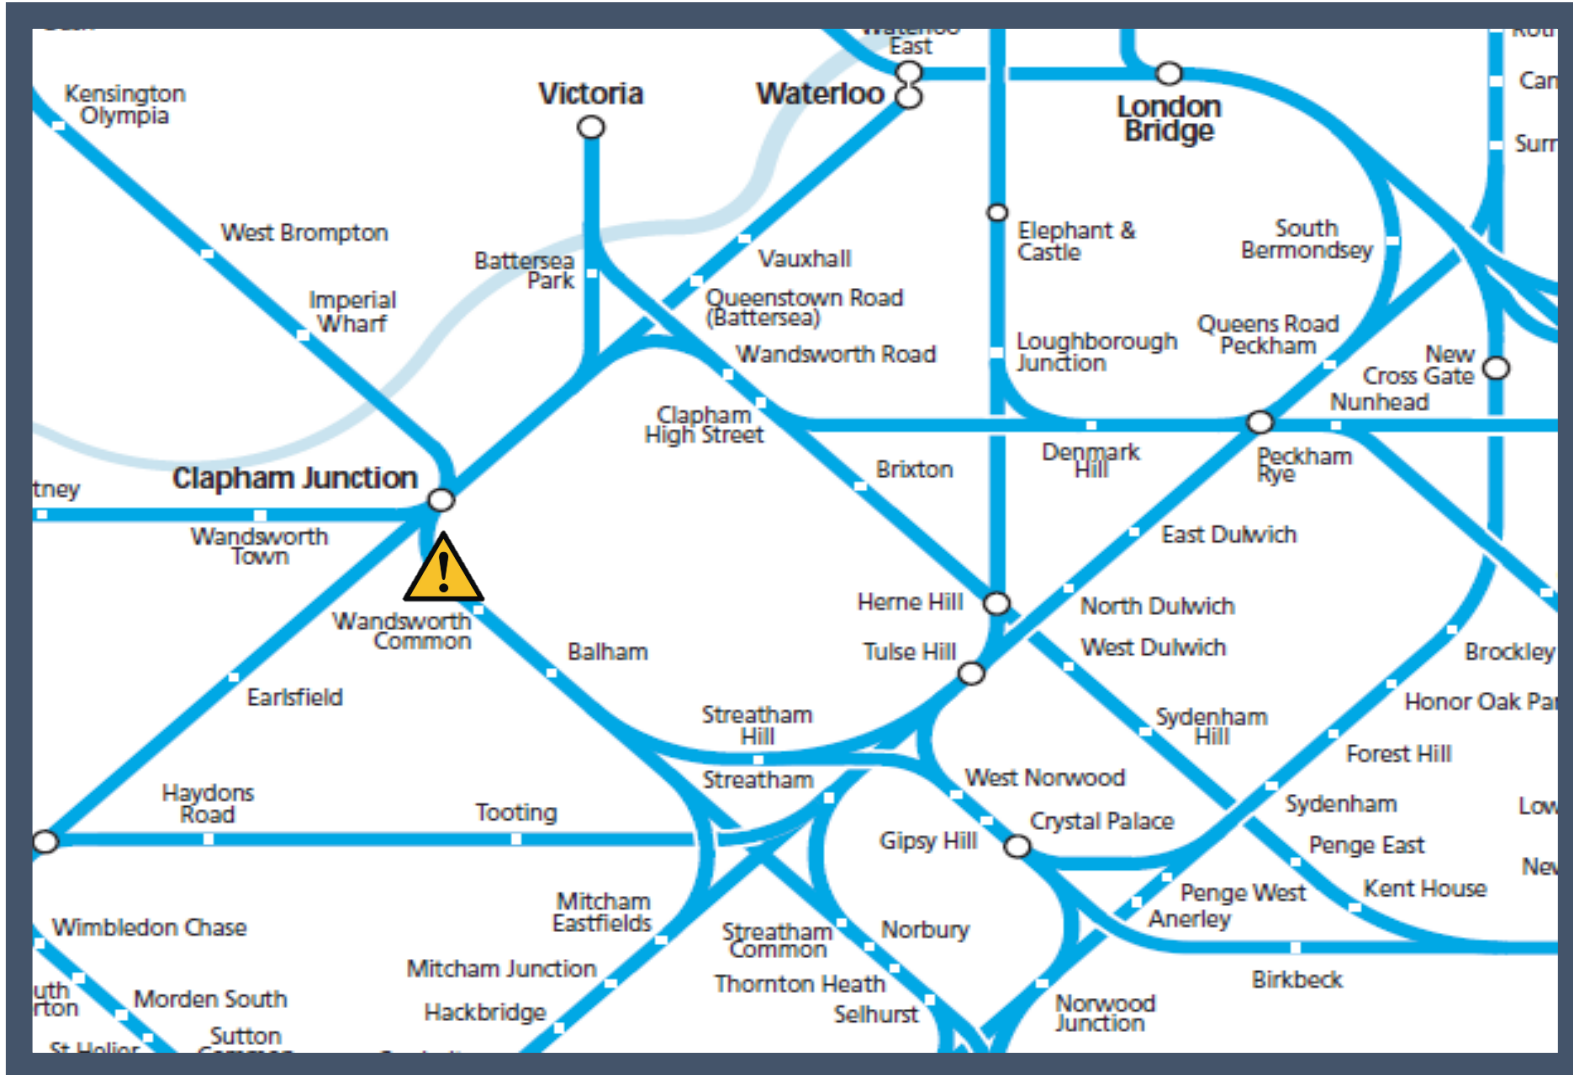

A person has been hit by a train between Clapham Junction and Balham
TOC affected: Southern

Key:

Disruption