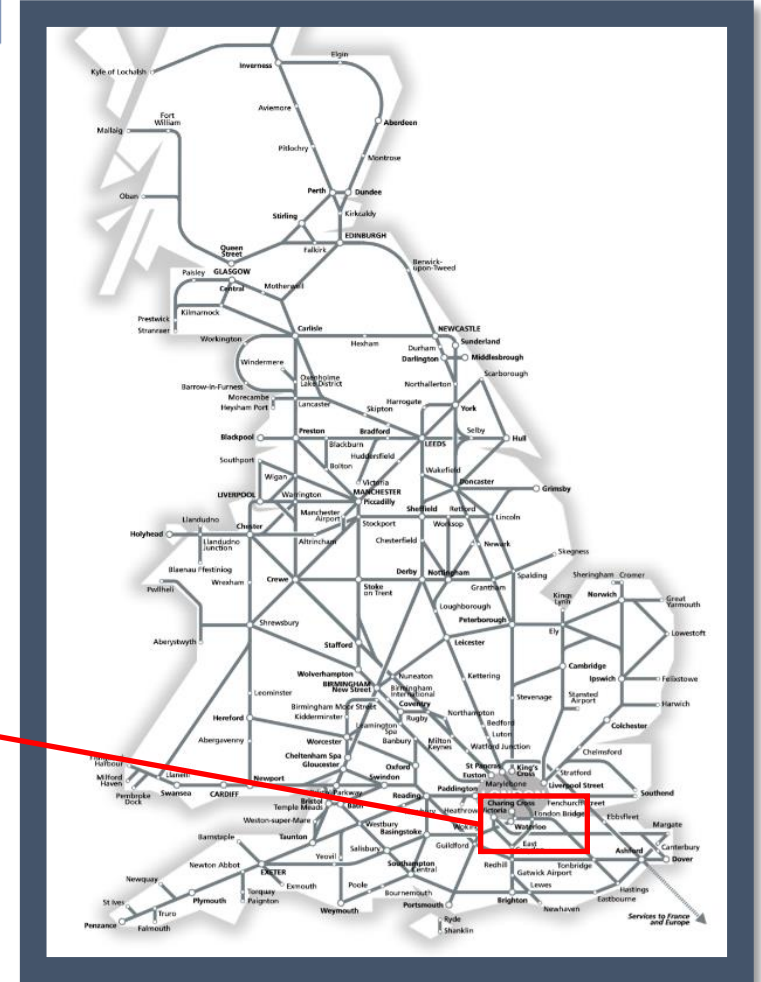

A person has been hit by a train between Clapham Junction and Balham
TOC affected: Southern

Key:

Disruption