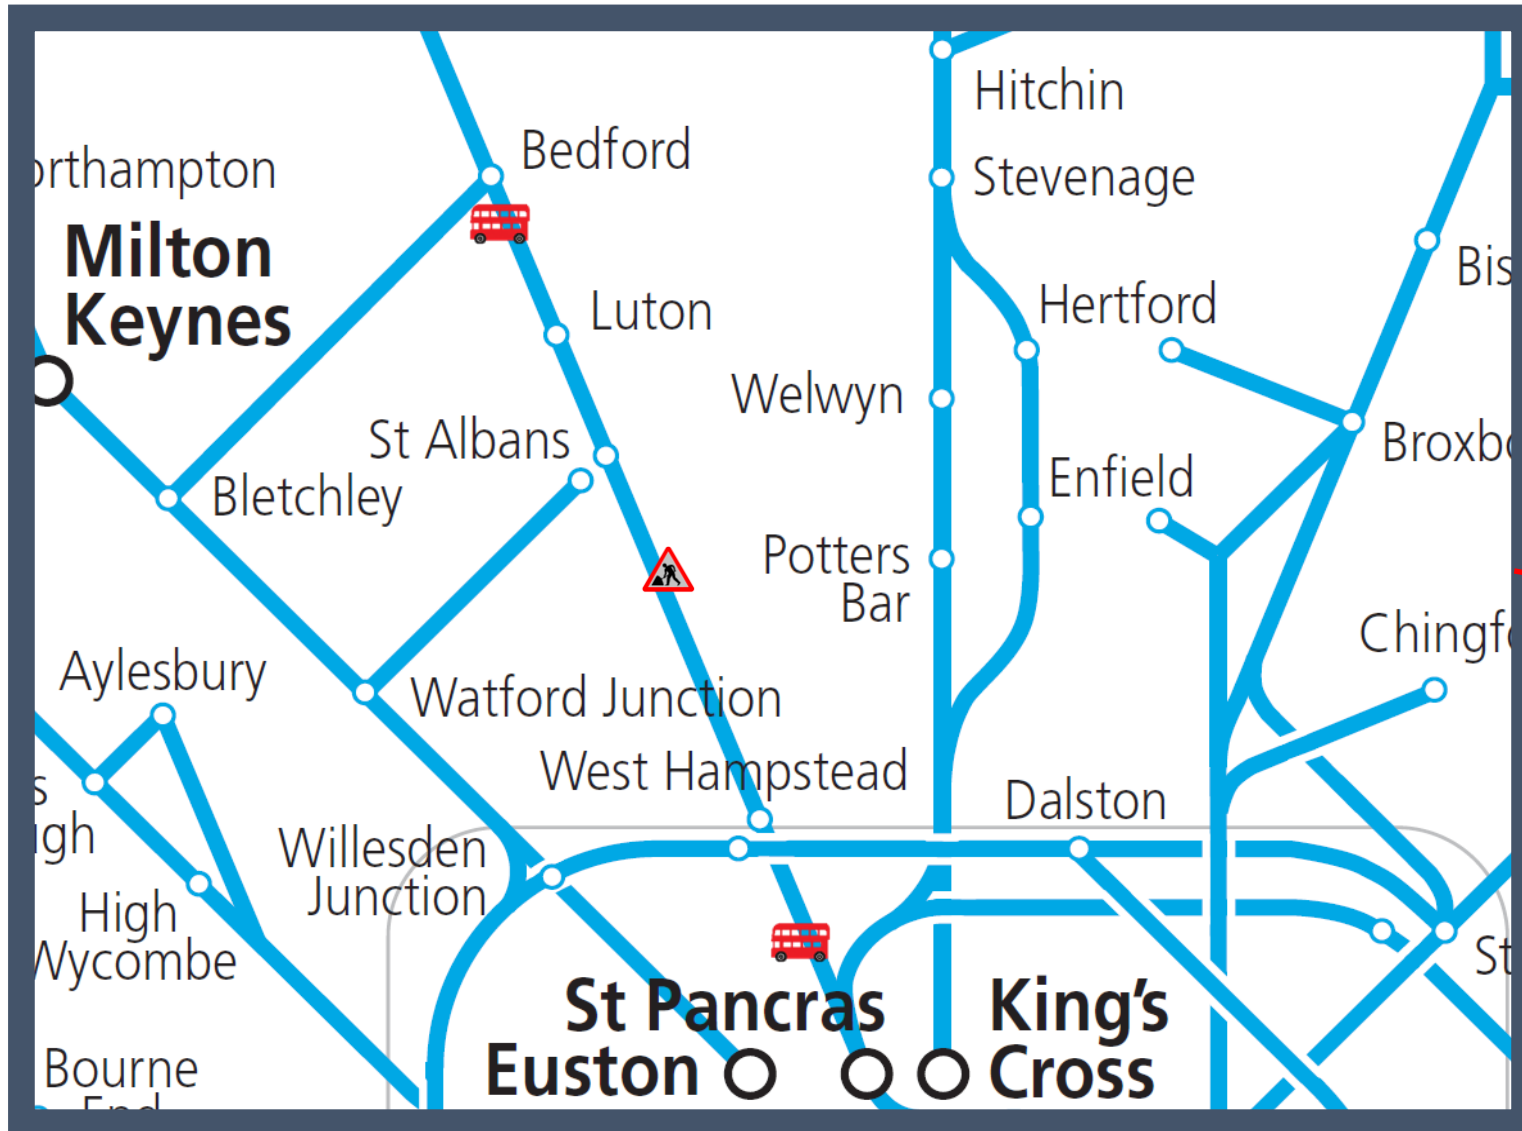

No Thameslink trains between Bedford and London St Pancras International before

12:30

TOC affected Thameslink

Key:

Engineering Works

Bus Replacement Services