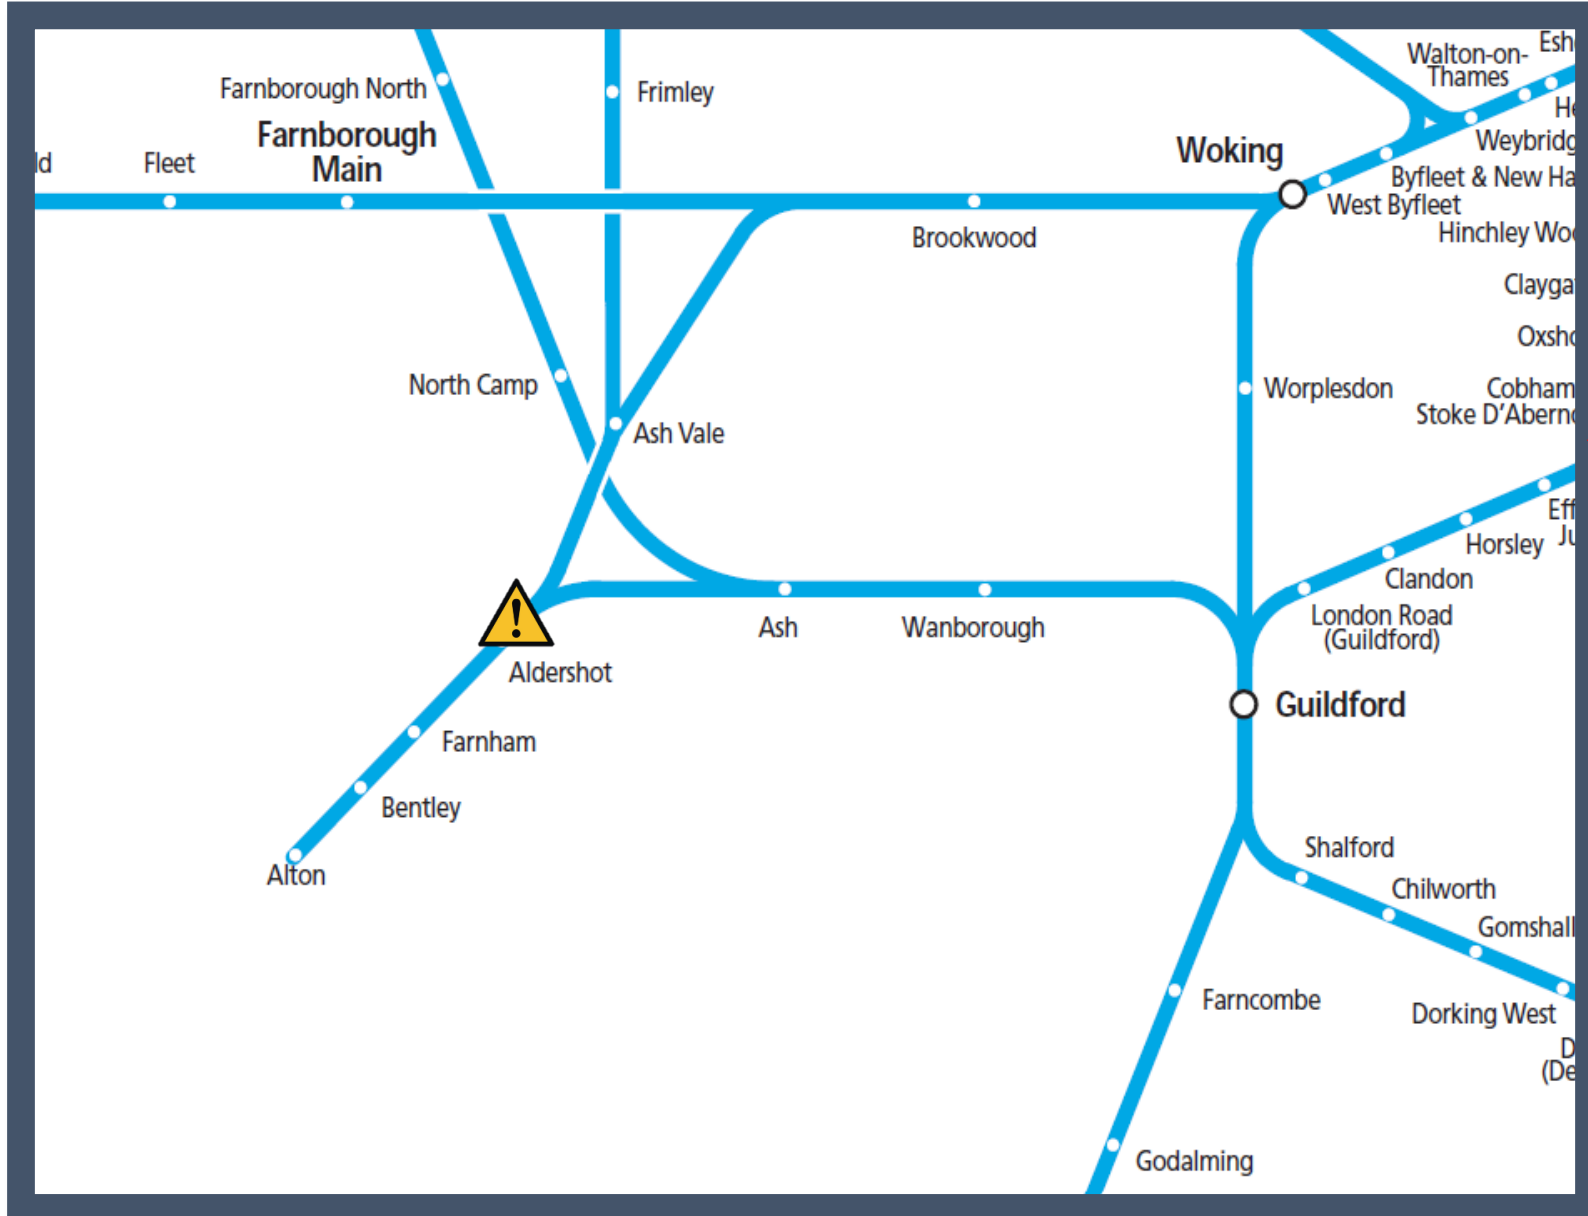

A trespasser on the railway between Aldershot and Ash Vale
TOC affected: South Western Railway

Key:

Disruption