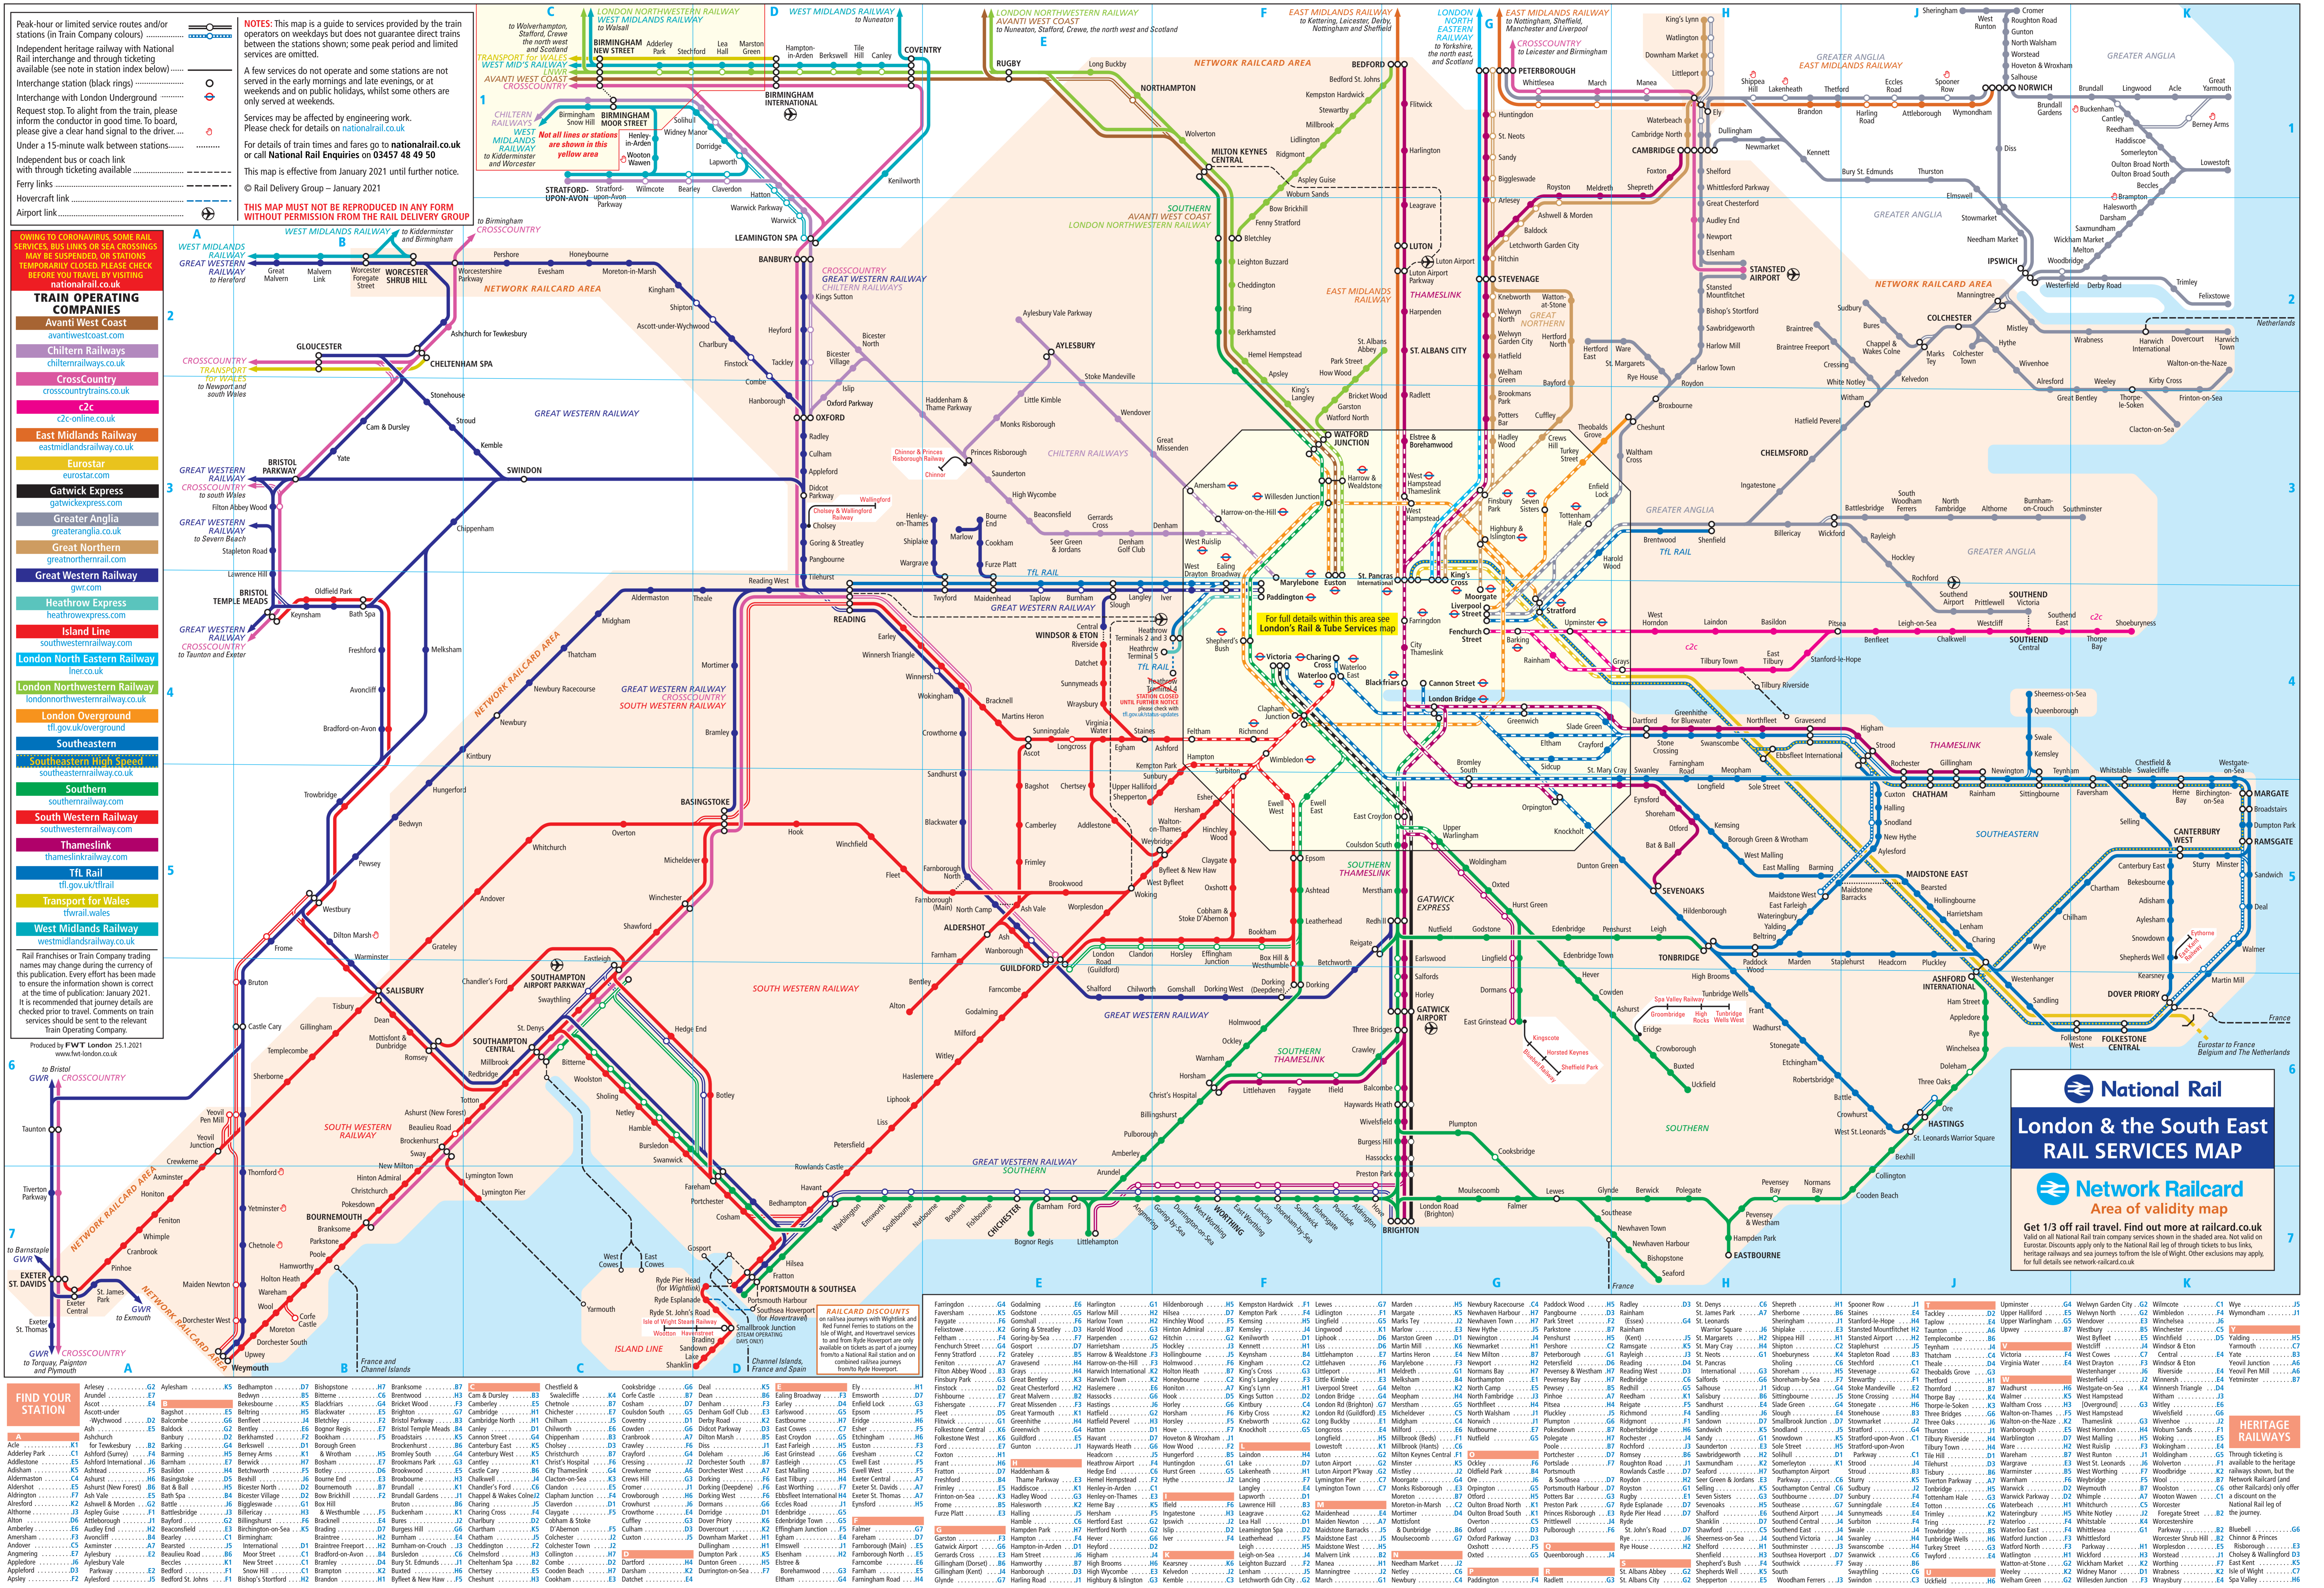

London & the South East rail services

London & the South East RAIL SERVICES MAP

Area of validity map

Get 1/3 off rail travel. Find out more at railcard.co.uk

Valid on all National Rail train company services shown in the shaded area. Not valid on Eurostar. Discounts apply only to the National Rail part of through tickets to bus links, heritage railways and sea journeys to/from the Isle of Wight. Other exclusions may apply. For full details see network-railcard.co.uk